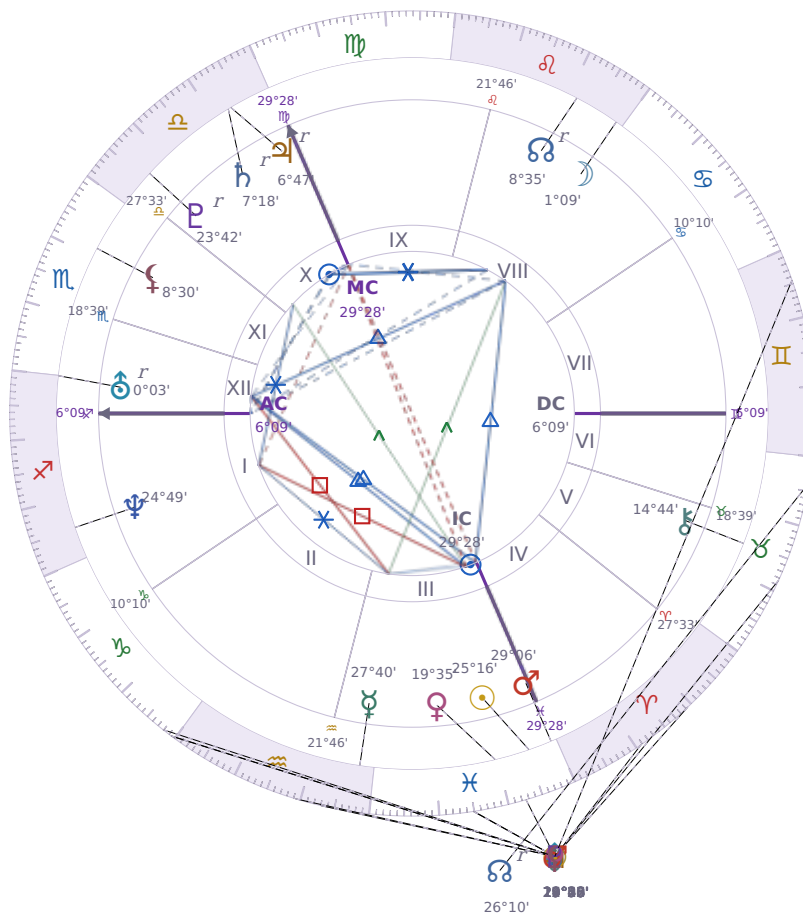

DAILY PERSONAL HOROSCOPE

Péter Magyar

Hungarian politician

♋ Pisces March 16, 1981 00:08 Budapest

Saturday, 5 March 2022

TRANSITS FOR TODAY

☉ Sun	in ♋ Pisces	14°53'10"
☾ Moon	in ♈ Aries	19°20'42"
☿ Mercury	in ♒ Aquarius	23°03'31"
♀ Venus	in ♐ Capricorn	29°20'02"
♂ Mars	in ♐ Capricorn	29°25'42"
♃ Jupiter	in ♋ Pisces	14°57'10"
♄ Saturn	in ♒ Aquarius	19°18'33"

♅ Uranus	in ♉ Taurus	11°42'22"
♆ Neptune	in ♓ Pisces	22°34'14"
♇ Pluto	in ♑ Capricorn	27°53'16"
♁ Chiron	in ♈ Aries	10°46'32"
♊ NNode	in ♉ Taurus Rx	26°10'06"
♁ Lilith	in ♊ Gemini	25°30'26"

NATAL PLANETS

Saturday · ♄ Saturn

Colors: Violet

Stone: Obsidian

Number: 8