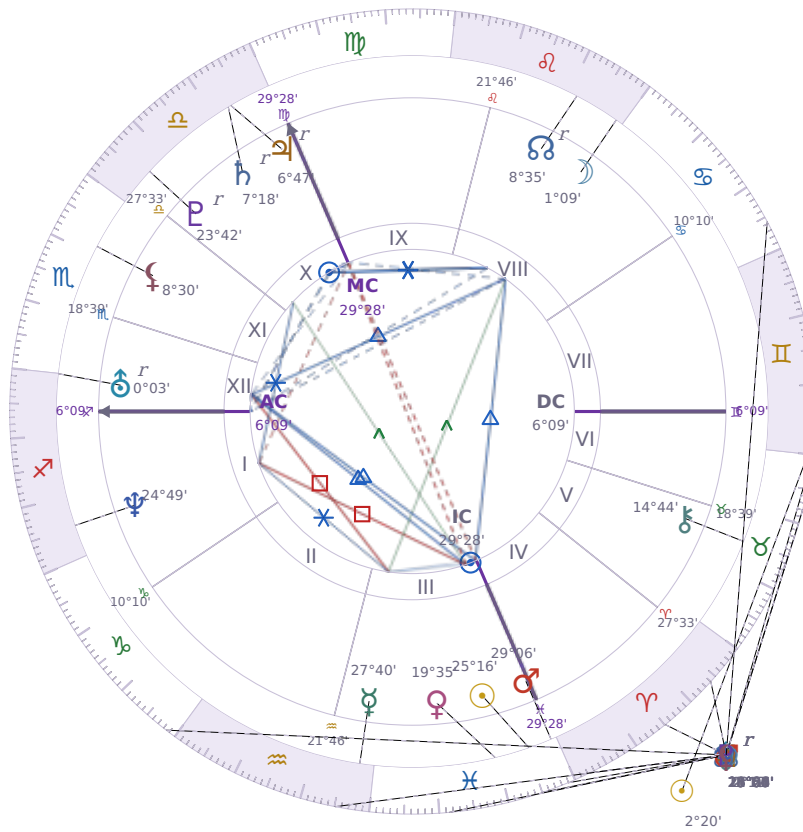

DAILY PERSONAL HOROSCOPE

Péter Magyar

Hungarian politician

♋ Pisces March 16, 1981 00:08 Budapest

Monday, 23 May 2022

TRANSITS FOR TODAY

☉ Sun	in ♊ Gemini	2°20'57"
☾ Moon	in ♋ Pisces	11°26'35"
☿ Mercury	in ♉ Taurus Rx	29°44'41"
♀ Venus	in ♈ Aries	24°01'21"
♂ Mars	in ♋ Pisces	28°54'10"
♃ Jupiter	in ♈ Aries	2°19'09"
♄ Saturn	in ♒ Aquarius	25°07'35"

♅ Uranus	in ♉ Taurus	15°50'08"
♆ Neptune	in ♓ Pisces	25°05'55"
♇ Pluto	in ♑ Capricorn Rx	28°28'08"
♁ Chiron	in ♈ Aries	15°06'19"
♁ NNode	in ♉ Taurus Rx	21°59'05"
♁ Lilith	in ♋ Cancer	4°17'30"

NATAL PLANETS

☉ Sun	in ♓ Pisces	25°16'52"	III
☾ Moon	in ♌ Leo	1°09'49"	VIII
☿ Mercury	in ♒ Aquarius	27°40'15"	III
♀ Venus	in ♓ Pisces	19°35'59"	III
♂ Mars	in ♓ Pisces	29°06'26"	III
♃ Jupiter	in ♎ Libra	6°47'55"	X Rx
♄ Saturn	in ♎ Libra	7°18'13"	X Rx
♅ Uranus	in ♐ Sagittarius	0°03'33"	XII Rx
♆ Neptune	in ♐ Sagittarius	24°49'23"	I
♇ Pluto	in ♎ Libra	23°42'49"	X Rx
♁ Chiron	in ♉ Taurus	14°44'49"	V
♁ North Node	in ♌ Leo	8°35'49"	VIII Rx
♁ Lilith	in ♏ Scorpio	8°30'15"	XI

KEY DATE

☿ Mercury enters ♉ Taurus

Mercury moving into *Taurus* shifts how you **communicate and think** — you'll notice yourself speaking more slowly, choosing words with care instead of rushing through sentences. At work and in conversations, people tend to **focus on practical details** and want concrete facts rather than abstract ideas, which means discussions about money, plans, or decisions take longer but reach clearer agreements. This transit makes most people **stick to their positions** once they've decided something, so expect less back-and-forth and more people digging in on what they actually believe.