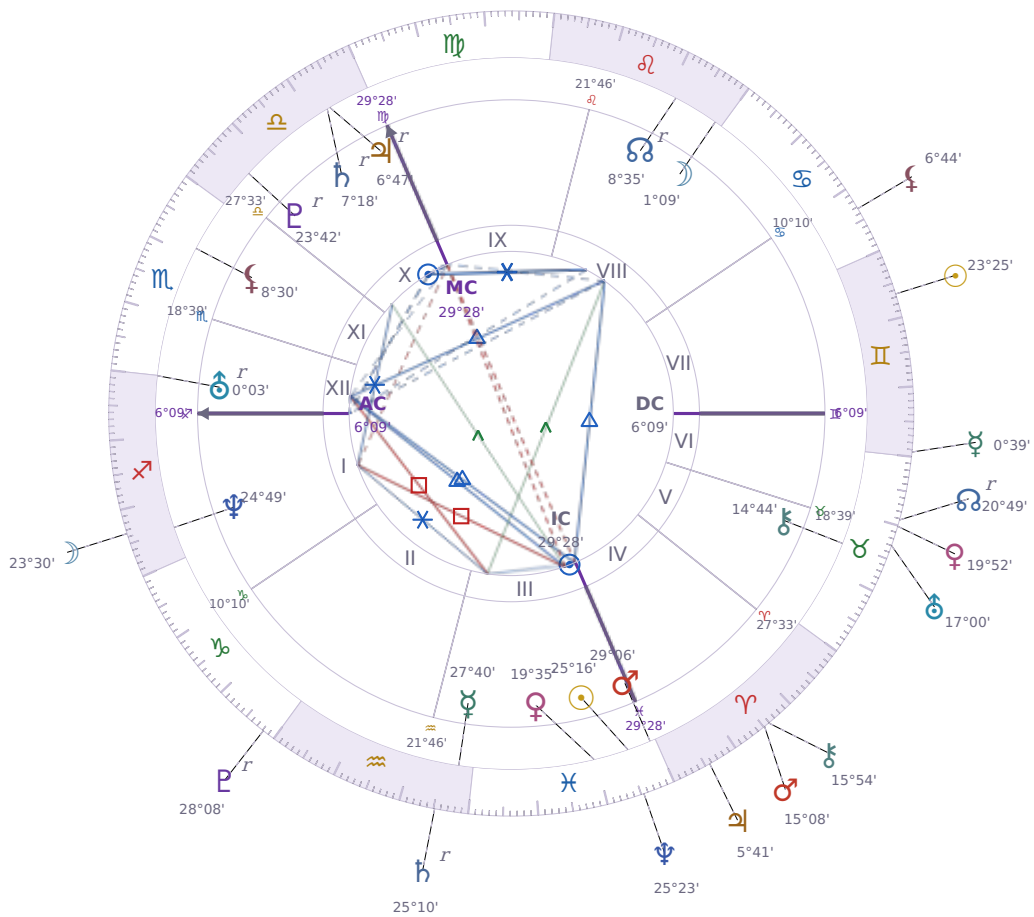

DAILY PERSONAL HOROSCOPE

## Péter Magyar

Hungarian politician

♋ Pisces March 16, 1981 00:08 Budapest

**Tuesday, 14 June 2022**