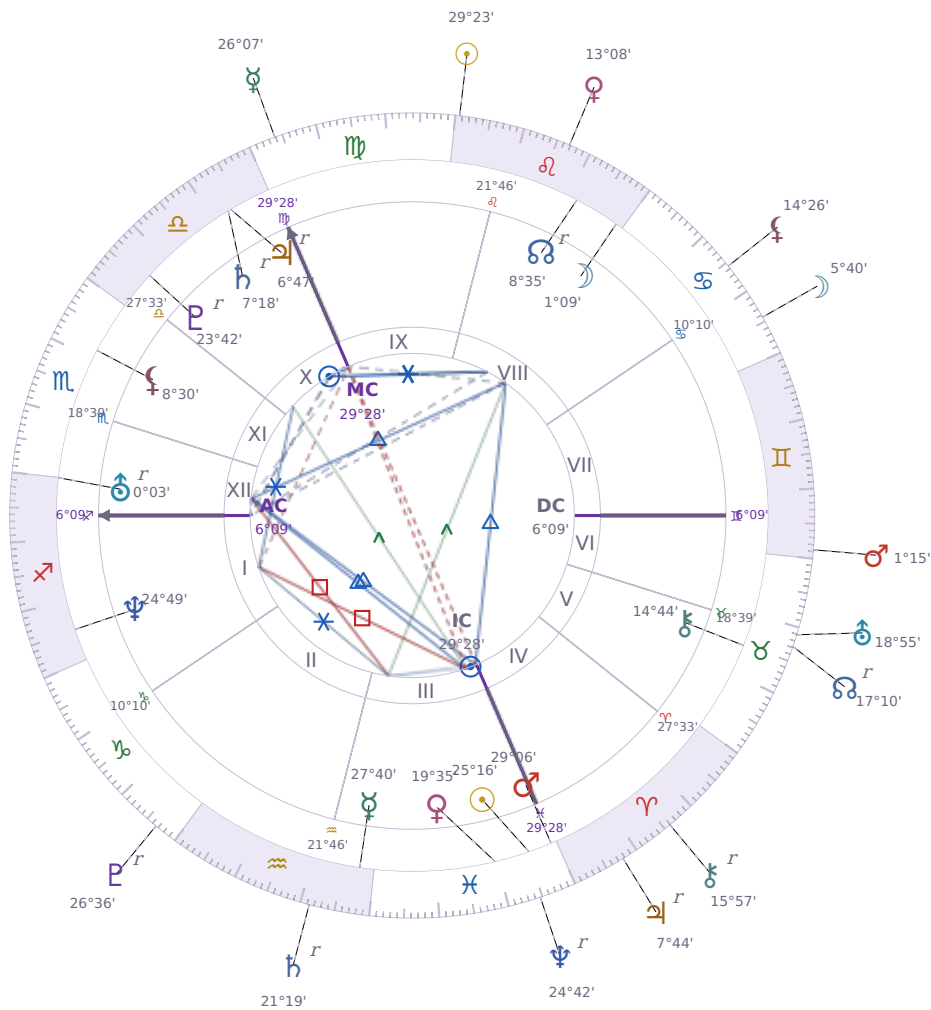

DAILY PERSONAL HOROSCOPE

**Péter Magyar**

Hungarian politician

♋ Pisces March 16, 1981 00:08 Budapest

**Monday, 22 August 2022**

TRANSITS FOR TODAY

☉ Sun	in ♌ Leo	29°23'13"
☾ Moon	in ♋ Cancer	5°40'17"
☿ Mercury	in ♍ Virgo	26°07'22"
♀ Venus	in ♌ Leo	13°08'52"
♂ Mars	in ♊ Gemini	1°15'42"
♃ Jupiter	in ♈ Aries Rx	7°44'11"
♄ Saturn	in ♒ Aquarius Rx	21°19'09"

♅ Uranus	in ♉ Taurus	18°55'09"
♆ Neptune	in ♋ Pisces Rx	24°42'04"
♇ Pluto	in ♄ Capricorn Rx	26°36'35"
♁ Chiron	in ♈ Aries Rx	15°57'09"
♁ NNode	in ♉ Taurus Rx	17°10'00"
♁ Lilith	in ♋ Cancer	14°26'25"

## NATAL PLANETS

☉ Sun	in ♋ Pisces	25°16'52"	III
☾ Moon	in ♌ Leo	1°09'49"	VIII
☿ Mercury	in ♒ Aquarius	27°40'15"	III
♀ Venus	in ♋ Pisces	19°35'59"	III
♂ Mars	in ♋ Pisces	29°06'26"	III
♃ Jupiter	in ♎ Libra	6°47'55"	X Rx
♄ Saturn	in ♎ Libra	7°18'13"	X Rx
♅ Uranus	in ♐ Sagittarius	0°03'33"	XII Rx
♆ Neptune	in ♐ Sagittarius	24°49'23"	I
♇ Pluto	in ♎ Libra	23°42'49"	X Rx
♁ Chiron	in ♉ Taurus	14°44'49"	V
♁ North Node	in ♌ Leo	8°35'49"	VIII Rx
♁ Lilith	in ♏ Scorpio	8°30'15"	XI

## KEY TRANSIT FACTORS