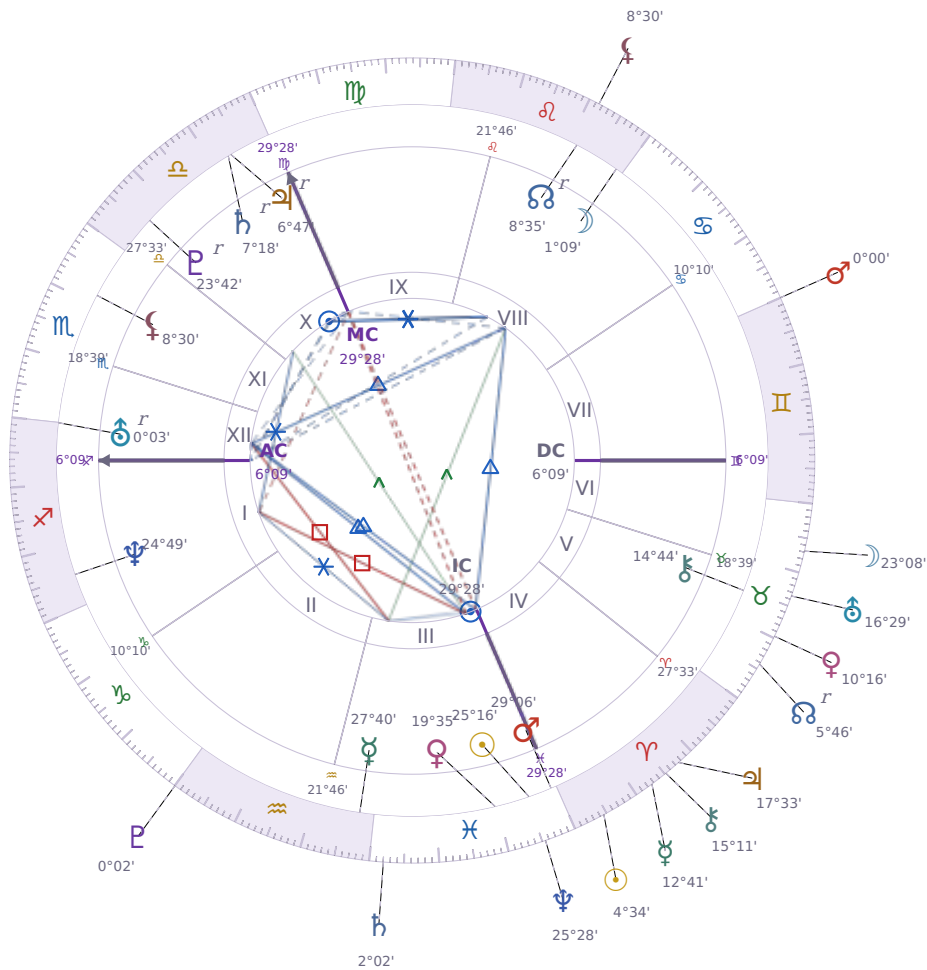

## DAILY PERSONAL HOROSCOPE

### Péter Magyar

Hungarian politician

♊ Pisces March 16, 1981 00:08 Budapest

**Saturday, 25 March 2023**