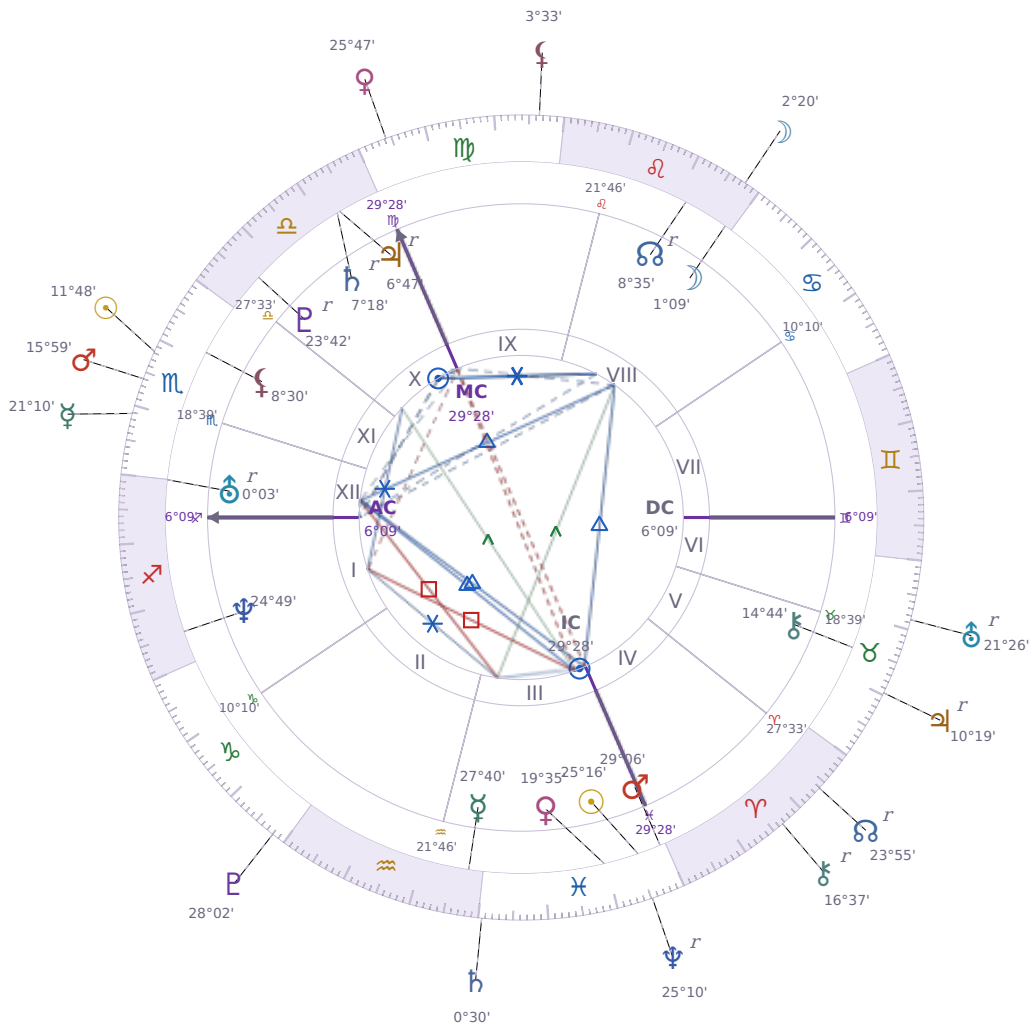

DAILY PERSONAL HOROSCOPE

Péter Magyar

Hungarian politician

♋ Pisces March 16, 1981 00:08 Budapest

Saturday, 4 November 2023

TRANSITS FOR TODAY

☉ Sun	in ♏ Scorpio	11°48'00"
☾ Moon	in ♌ Leo	2°20'43"
☿ Mercury	in ♏ Scorpio	21°10'16"
♀ Venus	in ♍ Virgo	25°47'49"
♂ Mars	in ♏ Scorpio	15°59'08"
♃ Jupiter	in ♉ Taurus Rx	10°19'59"
♄ Saturn	in ♋ Pisces	0°30'49"

♅ Uranus	in ♉ Taurus Rx	21°26'37"
♆ Neptune	in ♋ Pisces Rx	25°10'08"
♇ Pluto	in ♏ Capricorn	28°02'15"
♁ Chiron	in ♈ Aries Rx	16°37'14"
♊ NNode	in ♈ Aries Rx	23°55'16"
♁ Lilith	in ♍ Virgo	3°33'58"

NATAL PLANETS

KEY DATE

♄ Saturn stations Direct

Saturn turning direct means **stuck decisions and delayed projects** can finally move again after months of standing still. What felt unclear or blocked in your work, finances, or long-term plans becomes **clearer and actionable** as *Saturn* pushes forward. The pattern most people notice is **real progress on what matters** — whether that's getting a commitment from someone, finishing something you started, or seeing results from hard work you put in during the retrograde.

Saturday · ♄ Saturn

Colors: Violet

Stone: Obsidian

Number: 8