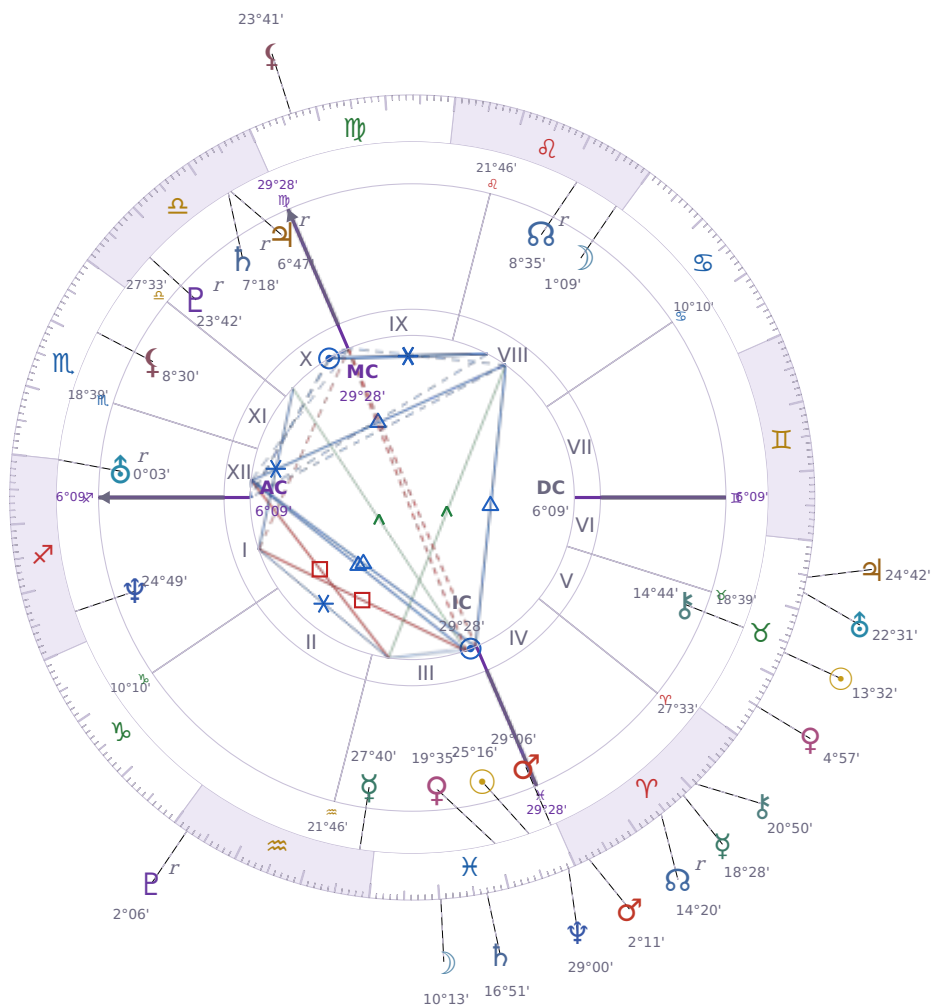

## DAILY PERSONAL HOROSCOPE

### Péter Magyar

Hungarian politician

♋ Pisces March 16, 1981 00:08 Budapest

**Friday, 3 May 2024**

#### TRANSITS FOR TODAY

☉ Sun	in ♉ Taurus	13°32'21"
☾ Moon	in ♋ Pisces	10°13'34"
☿ Mercury	in ♈ Aries	18°28'05"
♀ Venus	in ♉ Taurus	4°57'09"
♂ Mars	in ♈ Aries	2°11'49"
♃ Jupiter	in ♉ Taurus	24°42'26"
♄ Saturn	in ♋ Pisces	16°51'10"