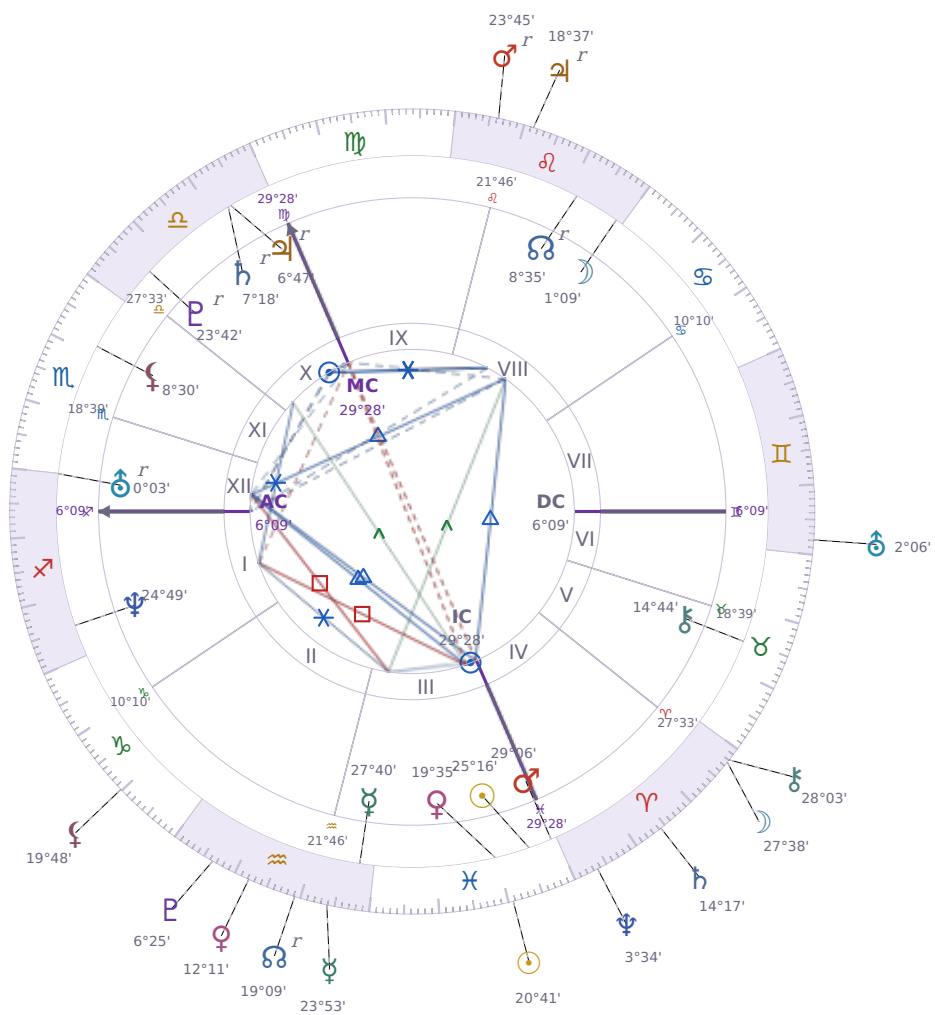

DAILY PERSONAL HOROSCOPE

Péter Magyar

Hungarian politician

♋ Pisces March 16, 1981 00:08 Budapest

Thursday, 11 March 2027

TRANSITS FOR TODAY

☉ Sun	in ♋ Pisces	20°41'04"
☾ Moon	in ♈ Aries	27°38'15"
☿ Mercury	in ♒ Aquarius	23°53'59"
♀ Venus	in ♒ Aquarius	12°11'09"
♂ Mars	in ♌ Leo Rx	23°45'42"
♃ Jupiter	in ♌ Leo Rx	18°37'25"
♄ Saturn	in ♈ Aries	14°17'42"

♅ Uranus	in ♊ Gemini	2°06'07"
♆ Neptune	in ♈ Aries	3°34'38"
♇ Pluto	in ♒ Aquarius	6°25'47"
♁ Chiron	in ♈ Aries	28°03'19"
♁ NNode	in ♒ Aquarius Rx	19°09'50"
♁ Lilith	in ♐ Capricorn	19°48'11"

NATAL PLANETS