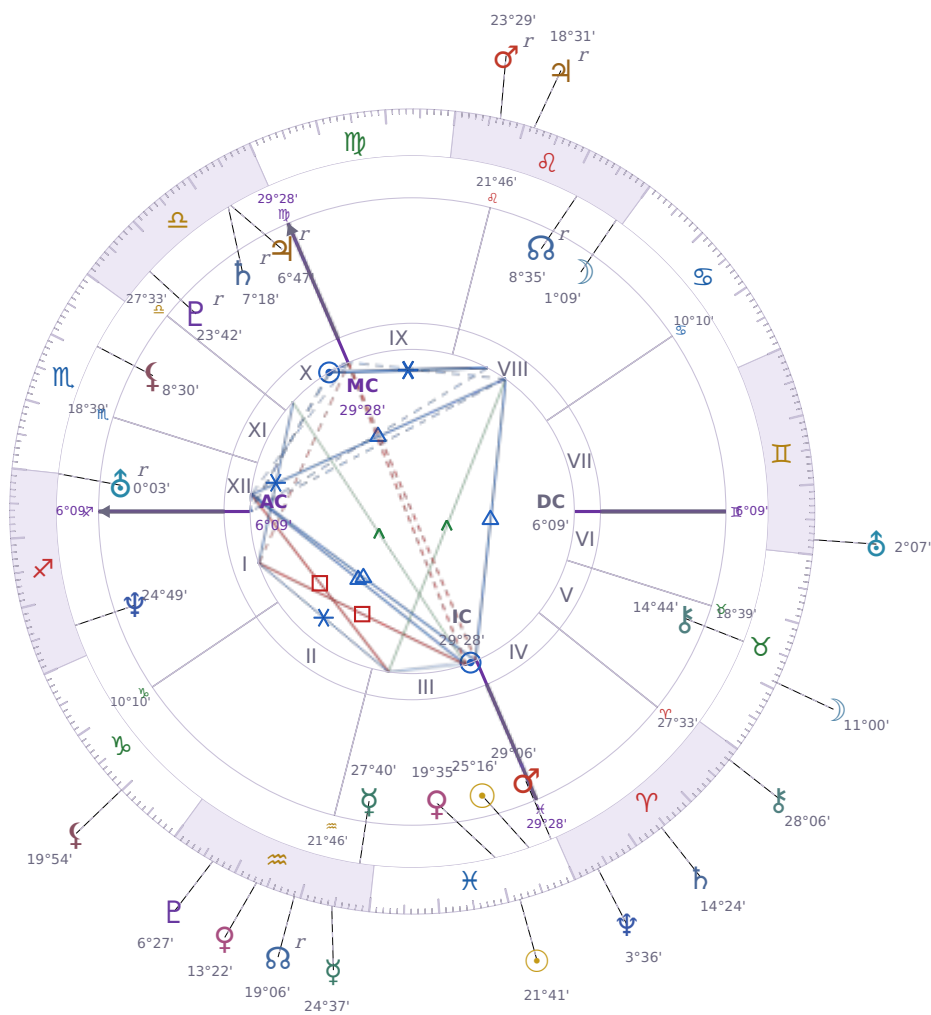

DAILY PERSONAL HOROSCOPE

Péter Magyar

Hungarian politician

♊ Pisces March 16, 1981 00:08 Budapest

Friday, 12 March 2027

TRANSITS FOR TODAY

☉ Sun	in ♊ Pisces	21°41'00"
☾ Moon	in ♉ Taurus	11°00'05"
☿ Mercury	in ♒ Aquarius	24°37'08"
♀ Venus	in ♒ Aquarius	13°22'54"
♂ Mars	in ♌ Leo Rx	23°29'57"
♃ Jupiter	in ♌ Leo Rx	18°31'44"
♄ Saturn	in ♈ Aries	14°24'52"

♅ Uranus	in ♊ Gemini	2°07'44"
♆ Neptune	in ♈ Aries	3°36'52"
♇ Pluto	in ♒ Aquarius	6°27'14"
♁ Chiron	in ♈ Aries	28°06'23"
♁ NNode	in ♒ Aquarius Rx	19°06'40"
♁ Lilith	in ♐ Capricorn	19°54'51"

NATAL PLANETS