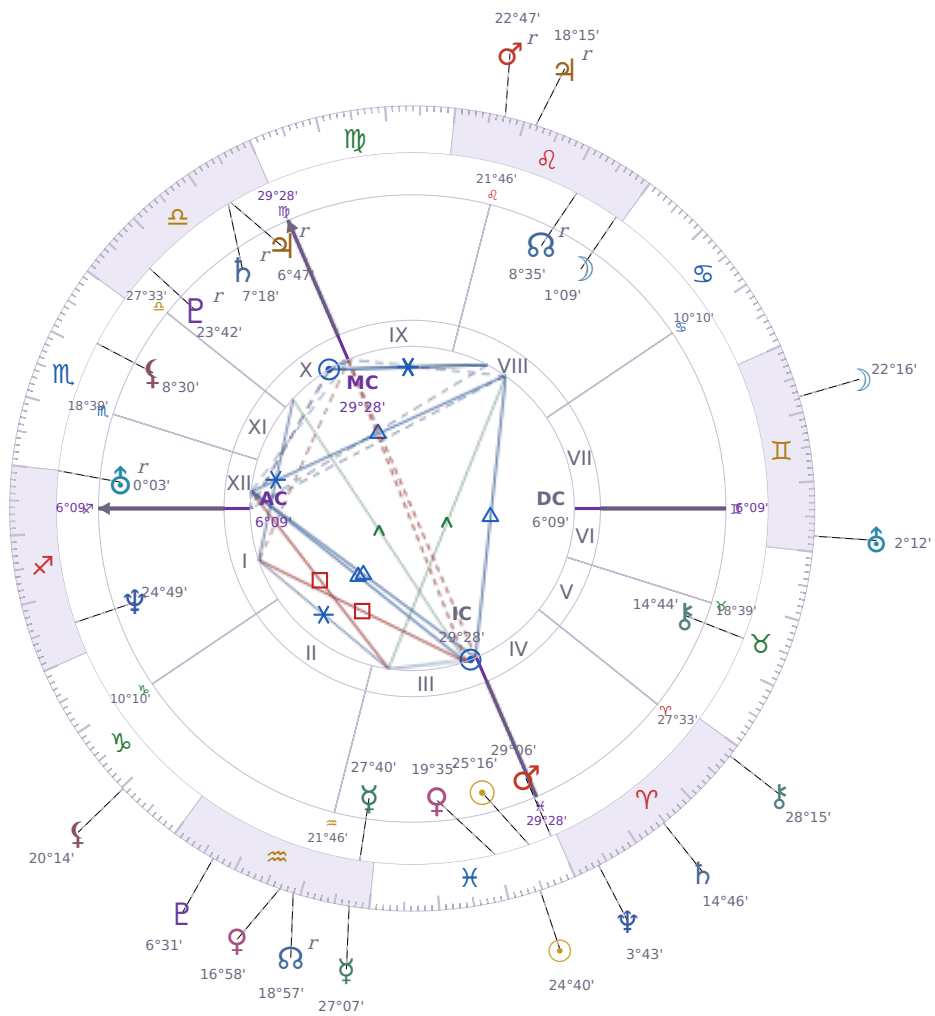

## DAILY PERSONAL HOROSCOPE

### Péter Magyar

Hungarian politician

♋ Pisces March 16, 1981 00:08 Budapest

**Monday, 15 March 2027**