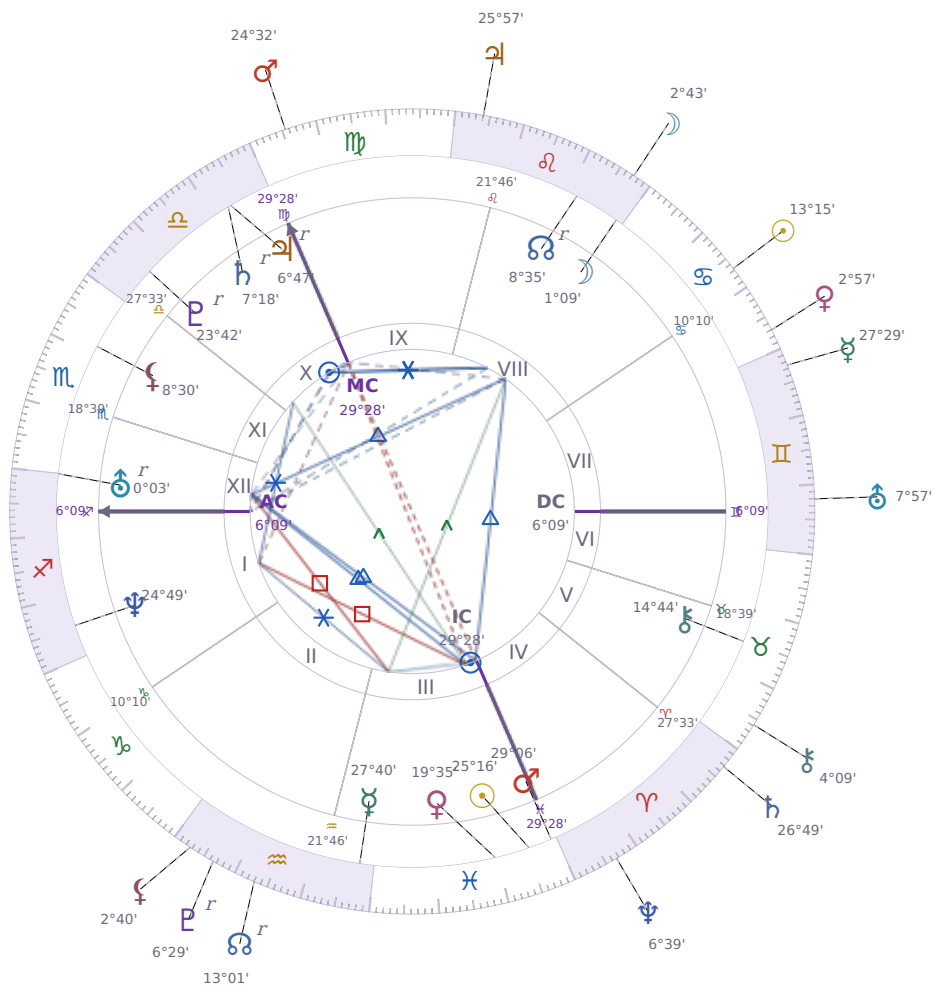

DAILY PERSONAL HOROSCOPE

Péter Magyar

Hungarian politician

♋ Pisces March 16, 1981 00:08 Budapest

Monday, 5 July 2027

TRANSITS FOR TODAY

☉ Sun	in ♋ Cancer	13°16'00"
☾ Moon	in ♌ Leo	2°43'17"
☿ Mercury	in ♊ Gemini	27°29'17"
♀ Venus	in ♋ Cancer	2°57'32"
♂ Mars	in ♍ Virgo	24°32'27"
♃ Jupiter	in ♌ Leo	25°57'00"
♄ Saturn	in ♈ Aries	26°49'41"

♅ Uranus	in ♊ Gemini	7°57'07"
♆ Neptune	in ♈ Aries	6°39'14"
♇ Pluto	in ♒ Aquarius Rx	6°29'41"
♁ Chiron	in ♉ Taurus	4°09'57"
♁ NNode	in ♒ Aquarius Rx	13°01'19"
♁ Lilith	in ♒ Aquarius	2°40'06"

NATAL PLANETS