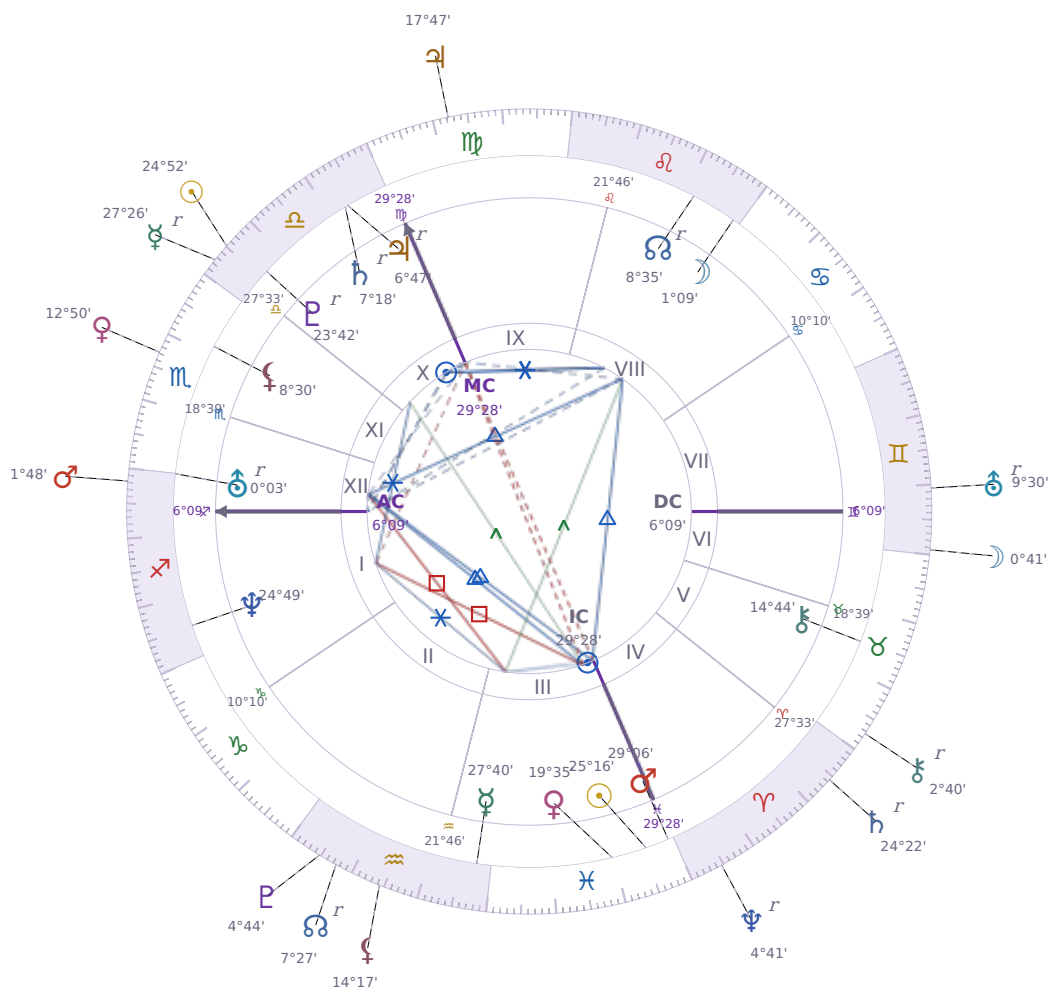

DAILY PERSONAL HOROSCOPE

Péter Magyar

Hungarian politician

♋ Pisces March 16, 1981 00:08 Budapest

Monday, 18 October 2027

TRANSITS FOR TODAY

☉ Sun	in ♎ Libra	24°53'00"
☾ Moon	in ♊ Gemini	0°41'28"
☿ Mercury	in ♎ Libra Rx	27°26'08"
♀ Venus	in ♏ Scorpio	12°50'19"
♂ Mars	in ♐ Sagittarius	1°48'23"
♃ Jupiter	in ♍ Virgo	17°47'01"
♄ Saturn	in ♈ Aries Rx	24°22'26"

♅ Uranus	in	♊ Gemini Rx	9°30'16"
♆ Neptune	in	♈ Aries Rx	4°42'00"
♇ Pluto	in	♈ Aquarius	4°44'53"
♁ Chiron	in	♉ Taurus Rx	2°40'24"
♁ NNode	in	♈ Aquarius Rx	7°27'41"
♁ Lilith	in	♈ Aquarius	14°17'49"

NATAL PLANETS