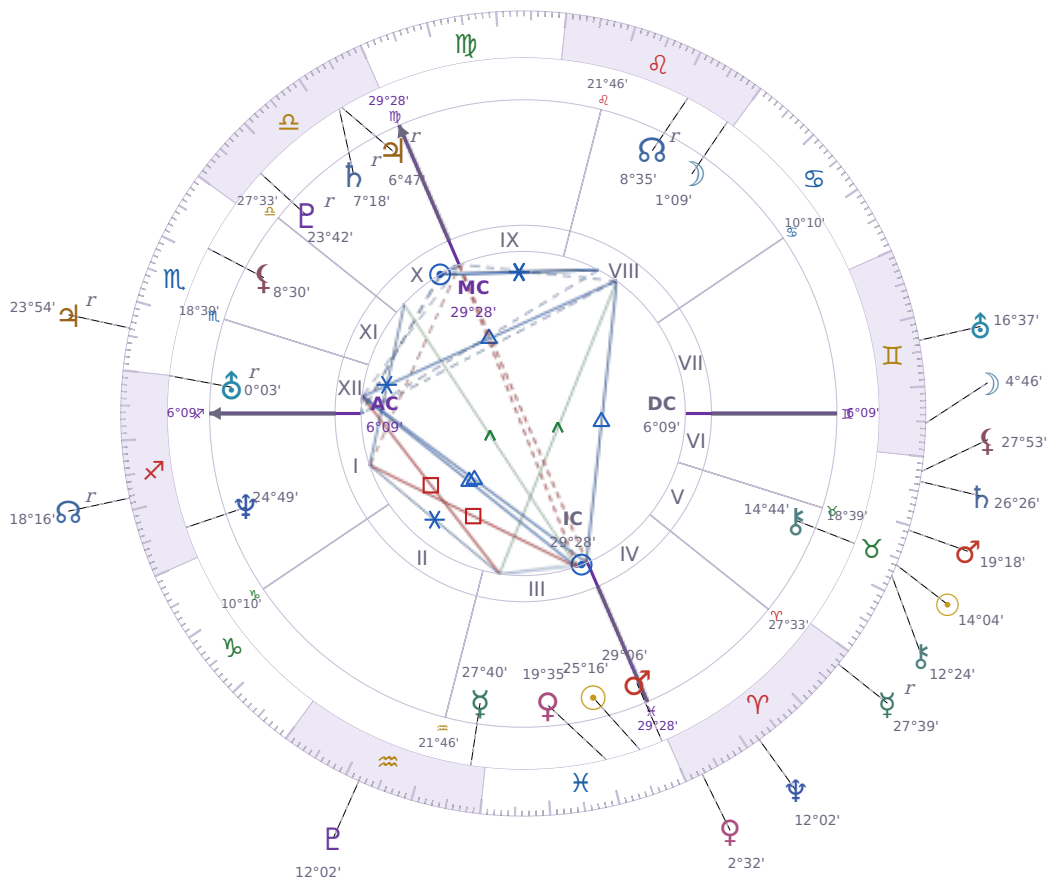

DAILY PERSONAL HOROSCOPE

Péter Magyar

Hungarian politician

♋ Pisces March 16, 1981 00:08 Budapest

Saturday, 4 May 2030

TRANSITS FOR TODAY

☉ Sun	in ♉ Taurus	14°04'48"
☾ Moon	in ♊ Gemini	4°46'17"
☿ Mercury	in ♈ Aries Rx	27°39'12"
♀ Venus	in ♈ Aries	2°32'49"
♂ Mars	in ♉ Taurus	19°18'43"
♃ Jupiter	in ♏ Scorpio Rx	23°54'07"
♄ Saturn	in ♉ Taurus	26°26'28"

☉ Sun ◻ Square ♇ Pluto

Right now you feel **pushed to prove yourself** in ways that feel uncomfortable or unnecessary. Everyone around you seems more irritable, defensive, or bent on getting their way without compromise. This period brings out the part of you that resists being told what to do, and small conflicts can quickly turn into power struggles.

★ = natal resonance — this transit echoes your birth chart, amplifying its influence

LUNAR DAY

Moon in ♊ Gemini · Day 2 / 30 · New Moon

Social activity picks up for the next day or two, with conversations starting easily but rarely staying on one topic. A general restlessness makes it harder to finish tasks or sit with one idea long enough to go deep.

Saturday · ♄ Saturn

Colors: Violet

Stone: Obsidian

Number: 8