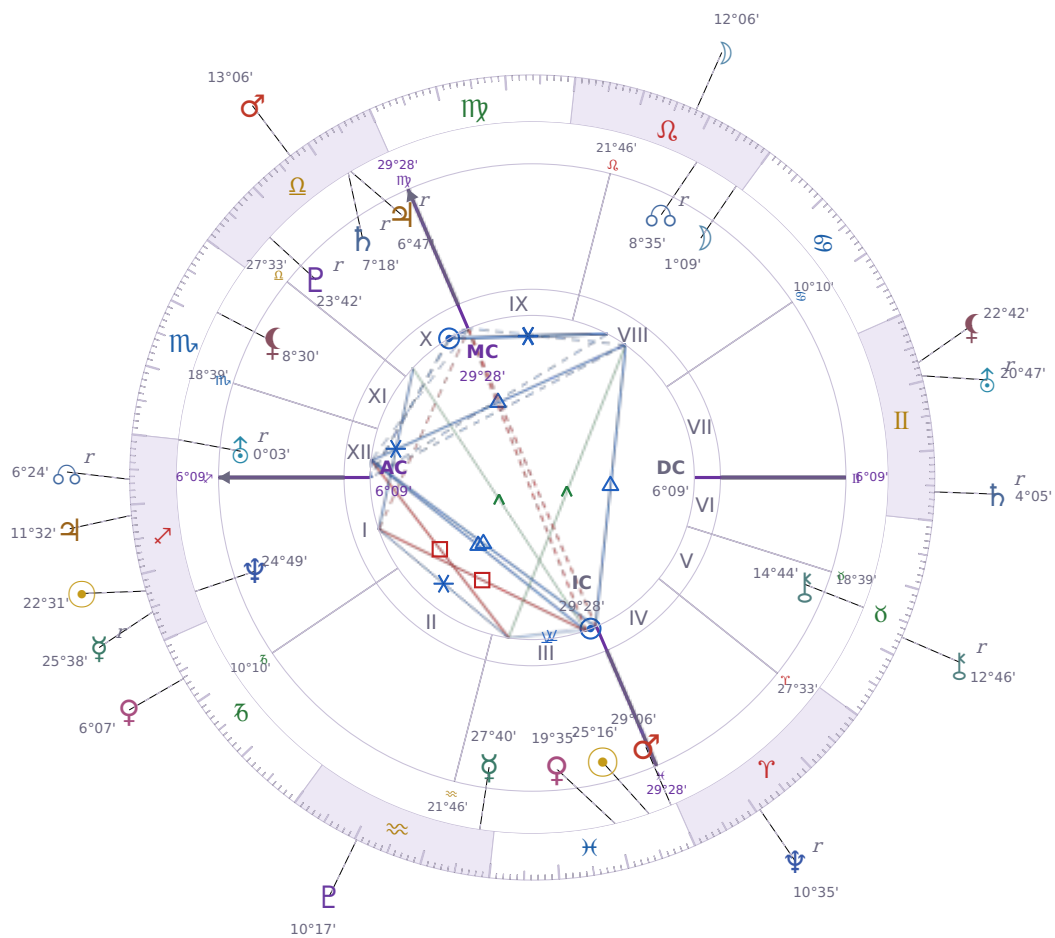

DAILY PERSONAL HOROSCOPE

Péter Magyar

Hungarian politician

♋ Pisces March 16, 1981 00:08 Budapest

Saturday, 14 December 2030

TRANSITS FOR TODAY

☉ Sun	in ♏ Sagittarius	22°31'45"
☾ Moon	in ♌ Leo	12°06'59"
☿ Mercury	in ♏ Sagittarius Rx	25°38'19"
♀ Venus	in ♑ Capricorn	6°07'17"
♂ Mars	in ♎ Libra	13°06'56"
♃ Jupiter	in ♏ Sagittarius	11°32'28"
♄ Saturn	in ♊ Gemini Rx	4°05'57"

♅ Uranus	in	♊ Gemini Rx	20°47'24"
♆ Neptune	in	♈ Aries Rx	10°35'21"
♇ Pluto	in	♒ Aquarius	10°17'06"
♁ Chiron	in	♉ Taurus Rx	12°46'47"
♋ NNode	in	♐ Sagittarius Rx	6°24'24"
♁ Lilith	in	♊ Gemini	22°42'40"

Saturday · ♄ Saturn

Colors: Violet

Stone: Obsidian

Number: 8