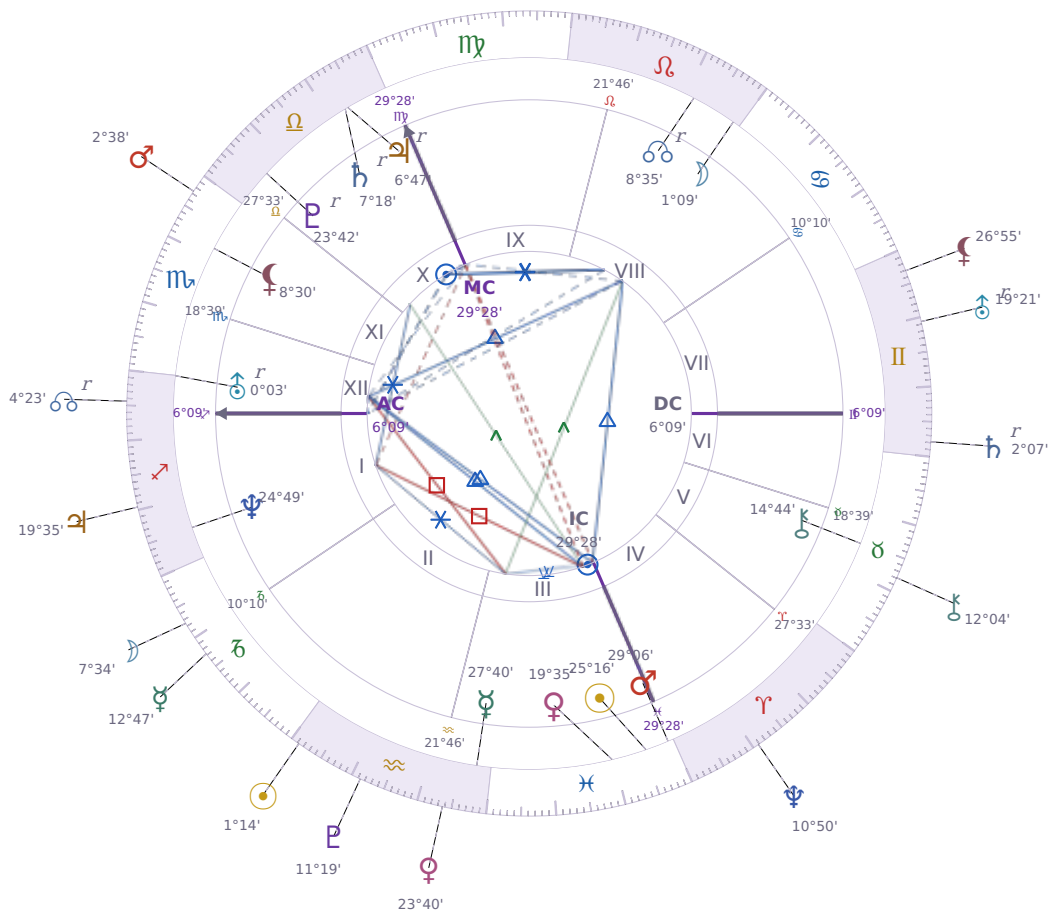

DAILY PERSONAL HOROSCOPE

Péter Magyar

Hungarian politician

♋ Pisces March 16, 1981 00:08 Budapest

Tuesday, 21 January 2031

TRANSITS FOR TODAY

☉ Sun	in ♒ Aquarius	1°14'20"
☾ Moon	in ♑ Capricorn	7°34'11"
☿ Mercury	in ♑ Capricorn	12°47'19"
♀ Venus	in ♒ Aquarius	23°40'35"
♂ Mars	in ♏ Scorpio	2°38'13"
♃ Jupiter	in ♐ Sagittarius	19°35'03"
♄ Saturn	in ♊ Gemini Rx	2°07'16"

♅ Uranus	in ♊ Gemini	Rx	19°21'37"
♆ Neptune	in ♈ Aries		10°50'37"
♇ Pluto	in ♒ Aquarius		11°19'23"
♄ Chiron	in ♉ Taurus		12°04'17"
♁ NNode	in ♐ Sagittarius	Rx	4°23'42"
♁ Lilith	in ♊ Gemini		26°55'31"

NATAL PLANETS