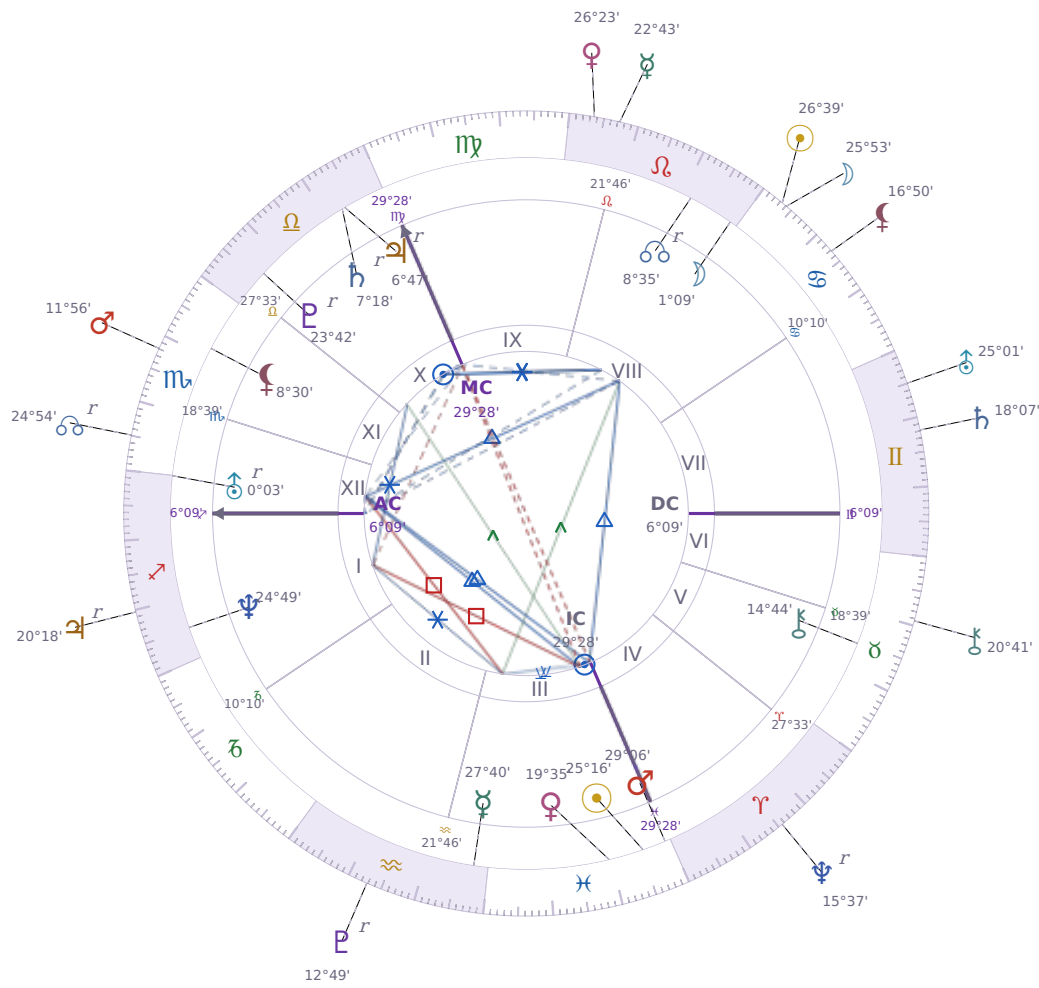

DAILY PERSONAL HOROSCOPE

Péter Magyar

Hungarian politician

♋ Pisces March 16, 1981 00:08 Budapest

Saturday, 19 July 2031

TRANSITS FOR TODAY

☉ Sun	in ♋ Cancer	26°39'05"
☾ Moon	in ♋ Cancer	25°53'30"
☿ Mercury	in ♌ Leo	22°43'14"
♀ Venus	in ♌ Leo	26°23'56"
♂ Mars	in ♏ Scorpio	11°56'49"
♃ Jupiter	in ♏ Sagittarius Rx	20°18'08"
♄ Saturn	in ♊ Gemini	18°07'32"

♅ Uranus	in ♊ Gemini	25°01'44"
♆ Neptune	in ♈ Aries Rx	15°37'35"
♇ Pluto	in ♒ Aquarius Rx	12°49'25"
♁ Chiron	in ♉ Taurus	20°41'33"
♁ NNode	in ♏ Scorpio Rx	24°54'57"
♁ Lilith	in ♋ Cancer	16°50'08"

NATAL PLANETS

KEY DATE

♆ Neptune stations Retrograde

Neptune stationing retrograde marks the point where **clarity takes a step back** in the areas it governs — dreams, beliefs, creativity, and what you're willing to believe about yourself or others. During this period, people often notice **confusion returning to situations** they thought were settled, delays in creative projects, or the need to rethink agreements that felt unclear to begin with. *Neptune* retrograde typically brings **reality checks** that strip away wishful thinking, so you may spot where you've been fooling yourself or where someone else's promises don't actually add up.

Saturday · ♄ Saturn

Colors: Violet

Stone: Obsidian

Number: 8