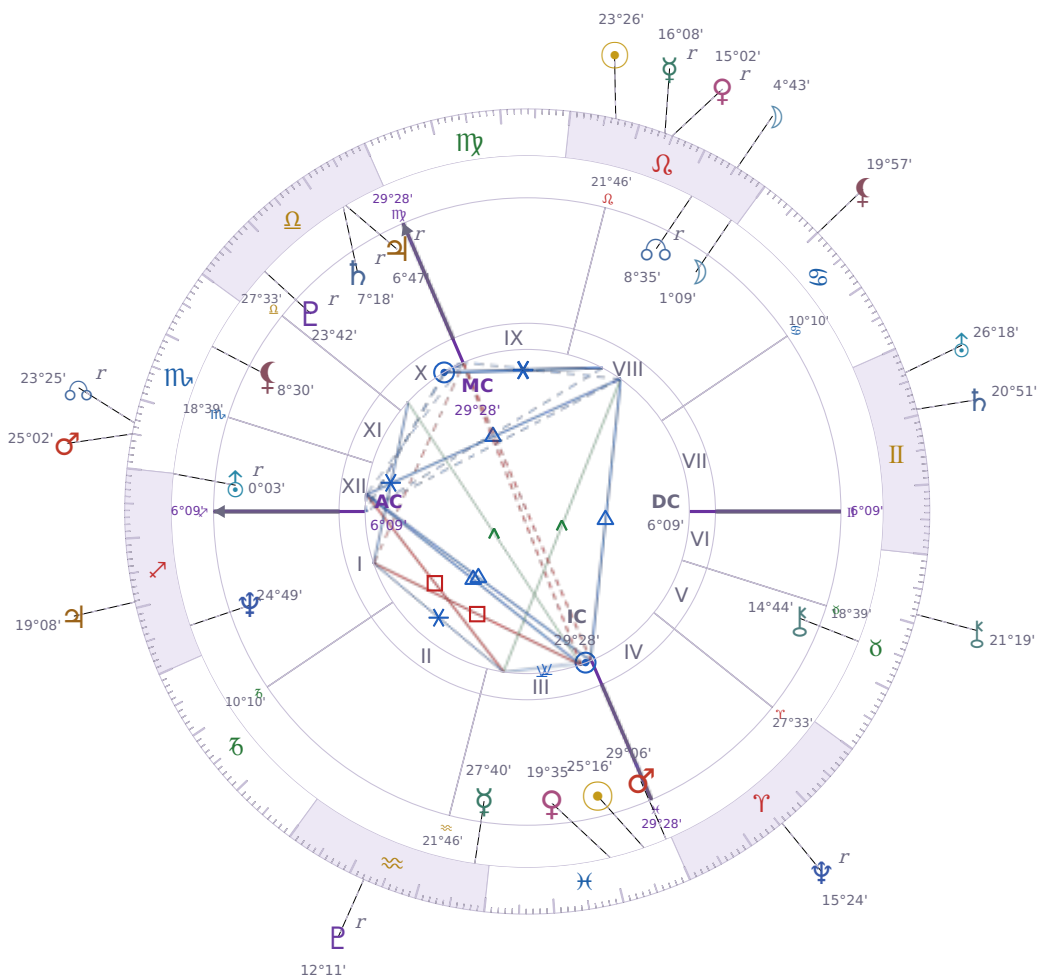

DAILY PERSONAL HOROSCOPE

Péter Magyar

Hungarian politician

♋ Pisces March 16, 1981 00:08 Budapest

Saturday, 16 August 2031

TRANSITS FOR TODAY

☉ Sun	in ♌ Leo	23°26'52"
☾ Moon	in ♌ Leo	4°43'46"
☿ Mercury	in ♌ Leo Rx	16°08'27"
♀ Venus	in ♌ Leo Rx	15°02'20"
♂ Mars	in ♏ Scorpio	25°02'31"
♃ Jupiter	in ♐ Sagittarius	19°08'37"
♄ Saturn	in ♊ Gemini	20°51'48"

♅ Uranus	in ♊ Gemini	26°18'57"
♆ Neptune	in ♈ Aries Rx	15°24'57"
♇ Pluto	in ♒ Aquarius Rx	12°11'33"
♁ Chiron	in ♉ Taurus	21°19'52"
♁ NNode	in ♏ Scorpio Rx	23°25'59"
♁ Lilith	in ♋ Cancer	19°57'39"

NATAL PLANETS

KEY DATE

♃ Jupiter stations Direct

Jupiter turning **direct again** means opportunities and decisions that felt stuck or unclear over the past months can finally move ahead with real momentum. What becomes **clearer now** is whether plans, applications, or deals are actually going to work — delays lift and you get actual answers instead of waiting. **Growth starts moving** in the areas where *Jupiter* sits in your chart, so watch for openings in money, work, relationships, or learning that were on pause during the retrograde.