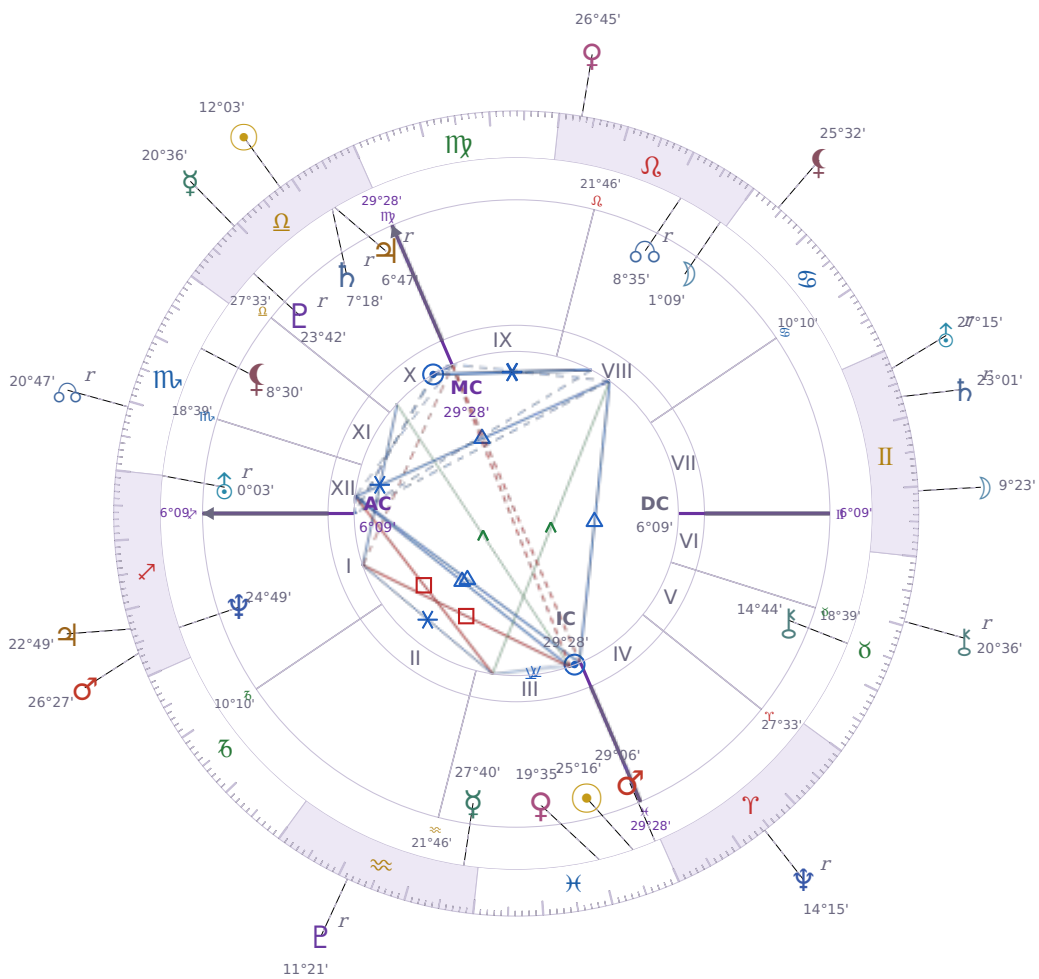

## DAILY PERSONAL HOROSCOPE

### Péter Magyar

Hungarian politician

♋ Pisces March 16, 1981 00:08 Budapest

**Sunday, 5 October 2031**