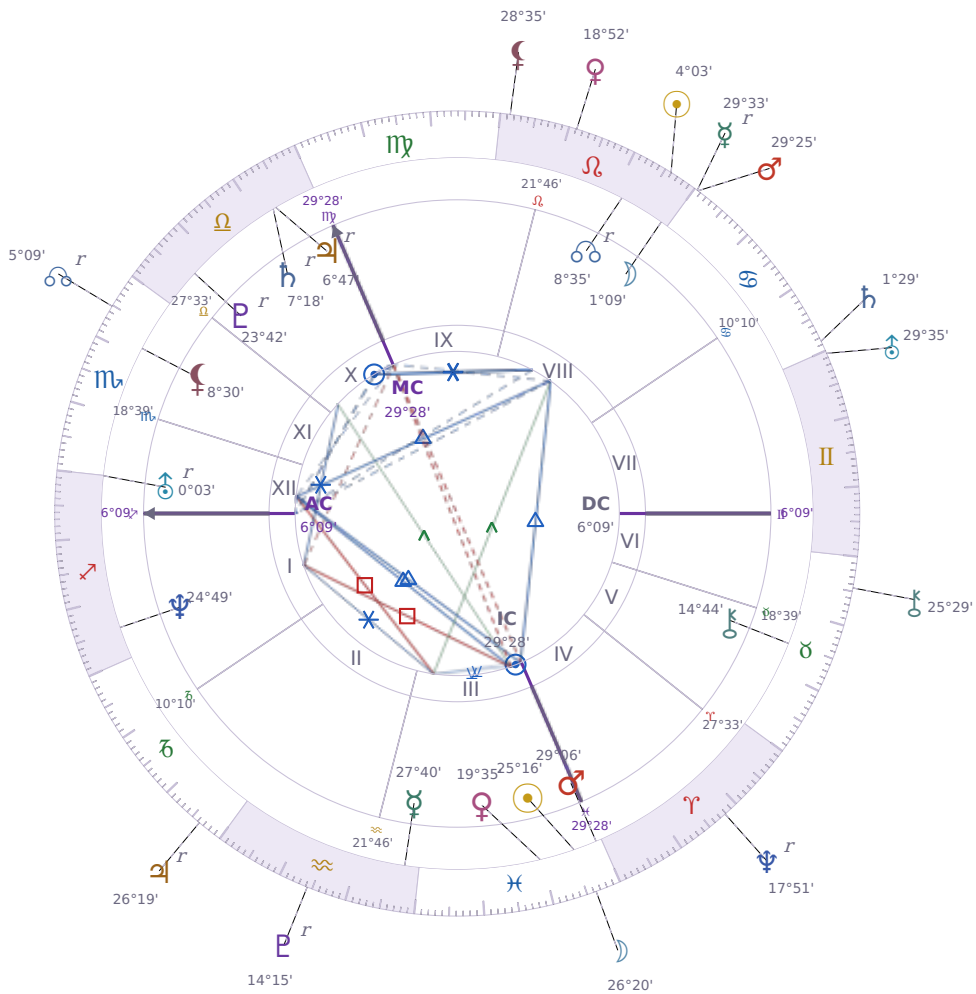

DAILY PERSONAL HOROSCOPE

Péter Magyar

Hungarian politician

♋ Pisces March 16, 1981 00:08 Budapest

Monday, 26 July 2032

TRANSITS FOR TODAY

☉ Sun	in ♌ Leo	4°03'15"
☾ Moon	in ♋ Pisces	26°20'11"
☿ Mercury	in ♋ Cancer Rx	29°33'26"
♀ Venus	in ♌ Leo	18°52'54"
♂ Mars	in ♋ Cancer	29°25'22"
♃ Jupiter	in ♐ Capricorn Rx	26°19'09"
♄ Saturn	in ♋ Cancer	1°29'47"

♅ Uranus	in ♊ Gemini	29°35'20"
♆ Neptune	in ♈ Aries Rx	17°51'48"
♇ Pluto	in ♒ Aquarius Rx	14°15'48"
♄ Chiron	in ♉ Taurus	25°29'32"
♁ NNode	in ♏ Scorpio Rx	5°09'46"
♁ Lilith	in ♌ Leo	28°35'04"

NATAL PLANETS