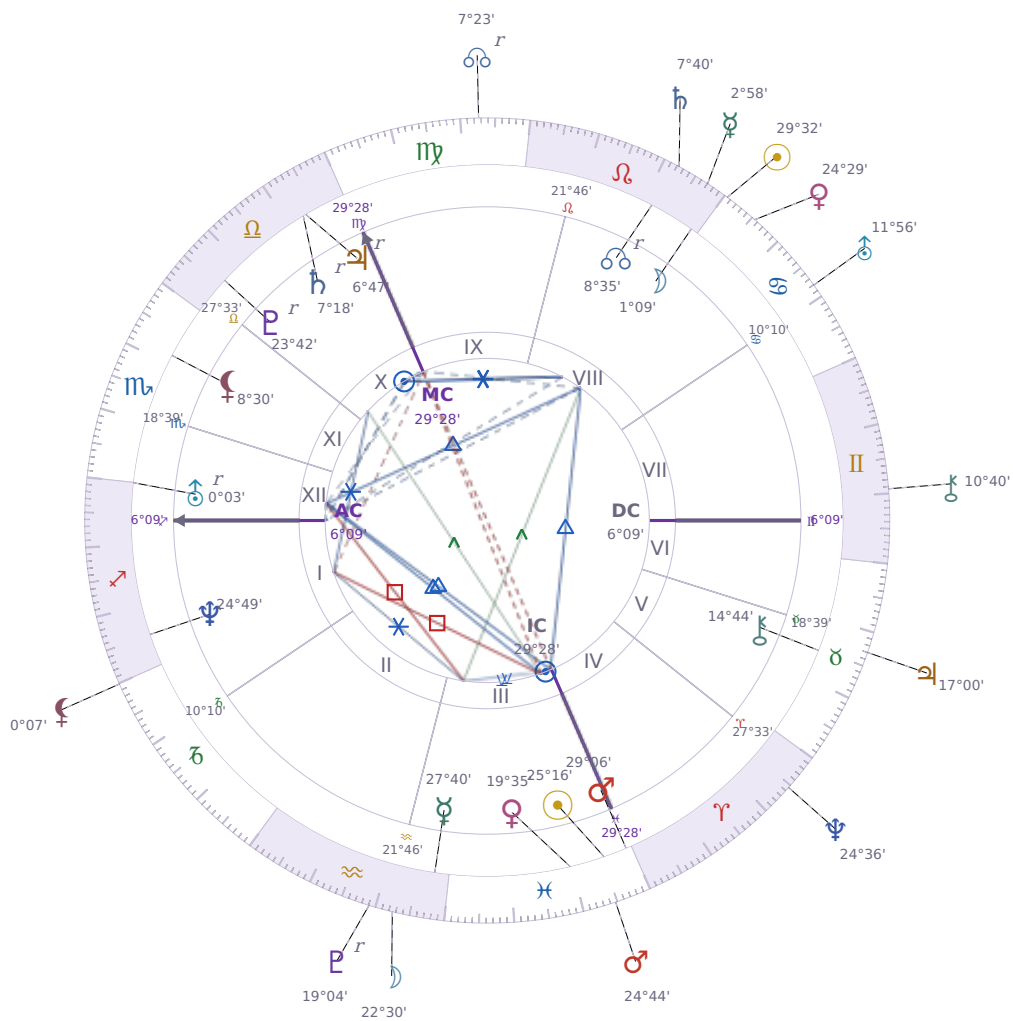

DAILY PERSONAL HOROSCOPE

Péter Magyar

Hungarian politician

♊ Pisces March 16, 1981 00:08 Budapest

Sunday, 22 July 2035

TRANSITS FOR TODAY

☉ Sun	in ♋ Cancer	29°32'37"
☾ Moon	in ♒ Aquarius	22°30'50"
☿ Mercury	in ♌ Leo	2°58'00"
♀ Venus	in ♋ Cancer	24°29'55"
♂ Mars	in ♊ Pisces	24°44'32"
♃ Jupiter	in ♉ Taurus	17°00'58"
♄ Saturn	in ♌ Leo	7°40'33"

♅ Uranus	in ♋ Cancer	11°56'28"
♆ Neptune	in ♈ Aries	24°36'46"
♇ Pluto	in ♒ Aquarius Rx	19°04'42"
♁ Chiron	in ♊ Gemini	10°40'16"
♁ NNode	in ♍ Virgo Rx	7°23'08"
♁ Lilith	in ♑ Capricorn	0°07'08"

## NATAL PLANETS

☉ Sun	in ♋ Pisces	25°16'52"	III
☾ Moon	in ♌ Leo	1°09'49"	VIII
☿ Mercury	in ♒ Aquarius	27°40'15"	III
♀ Venus	in ♋ Pisces	19°35'59"	III
♂ Mars	in ♋ Pisces	29°06'26"	III
♃ Jupiter	in ♎ Libra	6°47'55"	X Rx
♄ Saturn	in ♎ Libra	7°18'13"	X Rx
♅ Uranus	in ♐ Sagittarius	0°03'33"	XII Rx
♆ Neptune	in ♐ Sagittarius	24°49'23"	I
♇ Pluto	in ♎ Libra	23°42'49"	X Rx
♁ Chiron	in ♉ Taurus	14°44'49"	V
♁ North Node	in ♌ Leo	8°35'49"	VIII Rx
♁ Lilith	in ♏ Scorpio	8°30'15"	XI

## KEY TRANSIT FACTORS