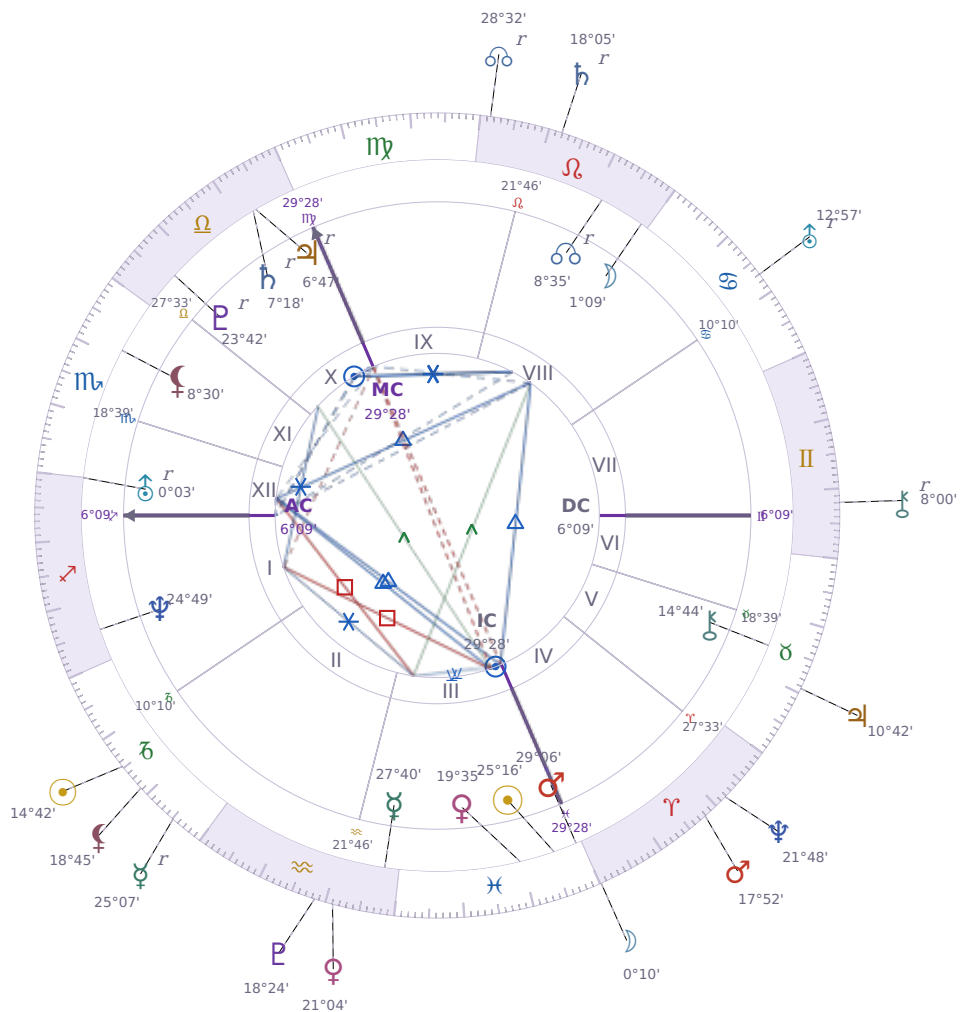

DAILY PERSONAL HOROSCOPE

Péter Magyar

Hungarian politician

♋ Pisces March 16, 1981 00:08 Budapest

Saturday, 5 January 2036

TRANSITS FOR TODAY

☉ Sun	in ♑ Capricorn	14°42'52"
☾ Moon	in ♈ Aries	0°10'53"
☿ Mercury	in ♑ Capricorn Rx	25°07'08"
♀ Venus	in ♒ Aquarius	21°04'29"
♂ Mars	in ♈ Aries	17°52'25"
♃ Jupiter	in ♉ Taurus	10°42'21"
♄ Saturn	in ♌ Leo Rx	18°05'29"

♅ Uranus	in ♋ Cancer	Rx	12°57'57"
♆ Neptune	in ♈ Aries		21°48'56"
♇ Pluto	in ♒ Aquarius		18°24'10"
♁ Chiron	in ♊ Gemini	Rx	8°00'24"
♁ NNode	in ♌ Leo	Rx	28°32'29"
♁ Lilith	in ♐ Capricorn		18°45'14"

NATAL PLANETS

KEY DATE

♃ Jupiter stations Direct

Jupiter turning **direct again** means opportunities and decisions that felt stuck or unclear over the past months can finally move ahead with real momentum. What becomes **clearer now** is whether plans, applications, or deals are actually going to work — delays lift and you get actual answers instead of waiting. **Growth starts moving** in the areas where *Jupiter* sits in your chart, so watch for openings in money, work, relationships, or learning that were on pause during the retrograde.