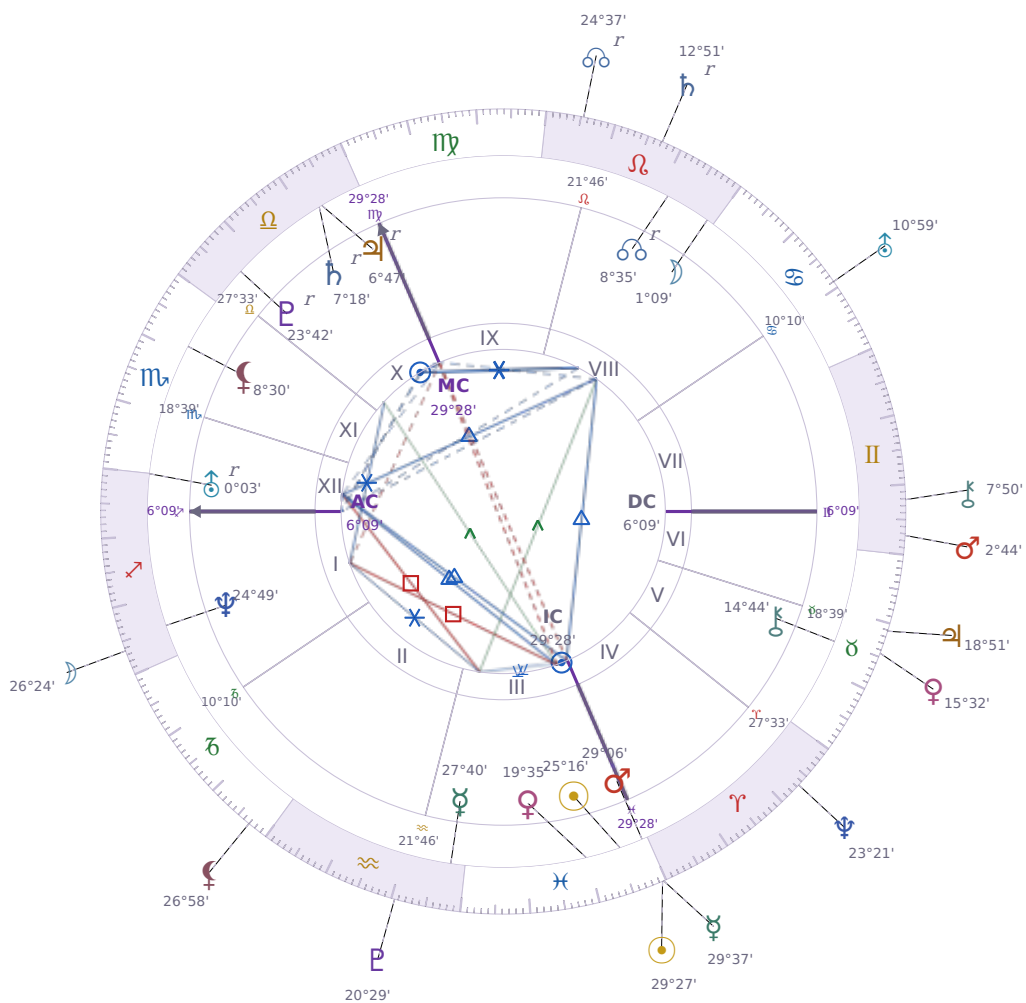

DAILY PERSONAL HOROSCOPE

Péter Magyar

Hungarian politician

♋ Pisces March 16, 1981 00:08 Budapest

Wednesday, 19 March 2036

TRANSITS FOR TODAY

☉ Sun	in ♋ Pisces	29°27'35"
☾ Moon	in ♐ Sagittarius	26°24'31"
☿ Mercury	in ♋ Pisces	29°37'37"
♀ Venus	in ♉ Taurus	15°32'50"
♂ Mars	in ♊ Gemini	2°44'31"
♃ Jupiter	in ♉ Taurus	18°51'25"
♄ Saturn	in ♌ Leo Rx	12°51'20"

♅ Uranus	in ♋ Cancer	10°59'10"
♆ Neptune	in ♈ Aries	23°21'46"
♇ Pluto	in ♒ Aquarius	20°29'26"
♁ Chiron	in ♊ Gemini	7°50'29"
♁ NNode	in ♌ Leo Rx	24°37'21"
♁ Lilith	in ♏ Capricorn	26°58'44"

NATAL PLANETS

KEY DATE

♅ Uranus stations Direct

Uranus turning direct after months backward means **stuck situations finally shift** — delays in tech, contracts, or unusual projects resume their forward motion. What felt **blocked or confusing** about your routines, friendships, or work systems becomes **clearer to act on** now that the planet moves the way it normally does. Most people notice they can **make real changes** instead of just thinking about them, whether that's switching jobs, updating systems, or ending relationships that went nowhere during the retrograde.