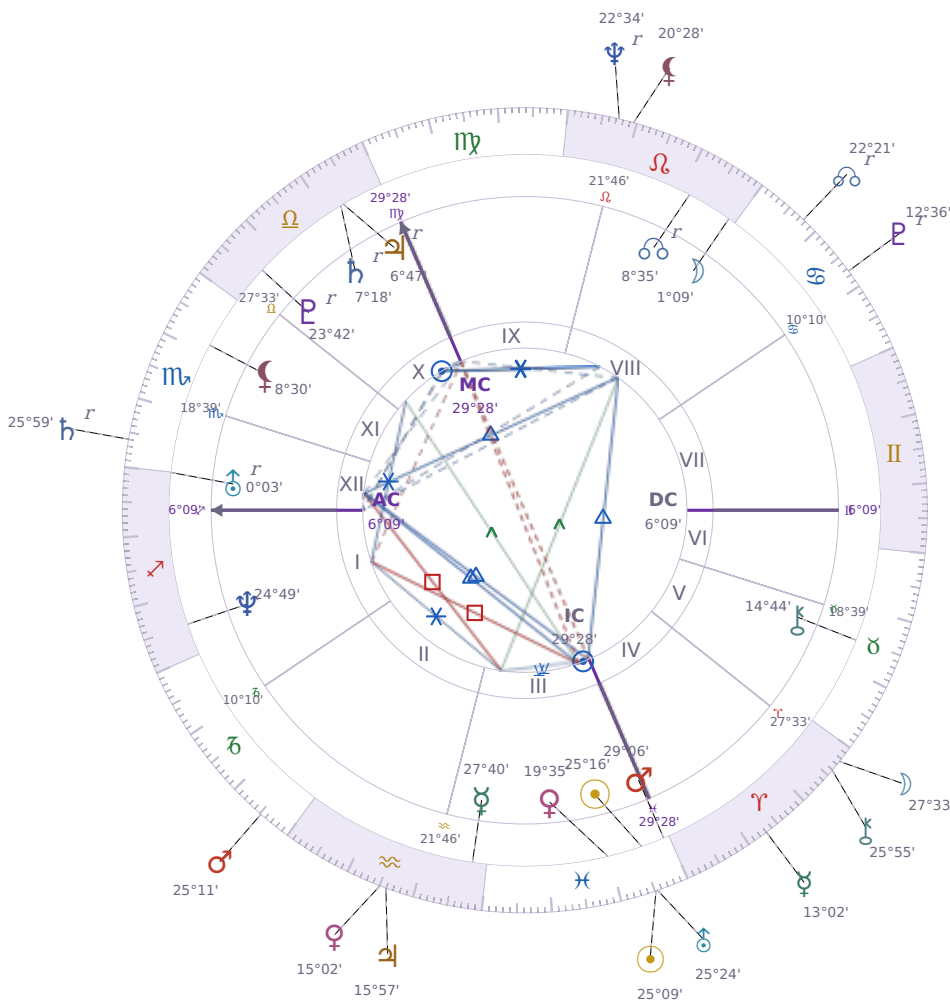

SOLAR RETURN

Péter Magyar

Hungarian politician

♌ Pisces March 16, 1981 00:08 Budapest

16 March 1926 · 02:07 (01:07 UTC) · Budapest

Solar ASC ♎ Capricorn · MC ♏ Scorpio

NATAL PLANETS

☉ Sun	in	♌	Pisces	25°16'
☾ Moon	in	♌	Leo	1°09'
☿ Mercury	in	♈	Aquarius	27°40'
♀ Venus	in	♌	Pisces	19°35'
♂ Mars	in	♌	Pisces	29°06'
♃ Jupiter	in	♎	Libra	6°47'
♄ Saturn	in	♎	Libra	7°18'

SOLAR RETURN PLANETS

☉ Sun	in	♌	Pisces	25°09'
☾ Moon	in	♈	Aries	27°33'
☿ Mercury	in	♈	Aries	13°02'
♀ Venus	in	♈	Aquarius	15°02'
♂ Mars	in	♏	Capricorn	25°11'
♃ Jupiter	in	♈	Aquarius	15°57'
♄ Saturn	in	♏	Scorpio	Rx 25°59'

SOLAR ANALYSIS

Solar ASC ♊ Capricorn → natal H1 — Self & Identity

The year is strongly focused on you — your identity, physical body, and personal direction take center stage. This Solar Return Ascendant placement marks a year of new beginnings where your personal initiative sets the tone for everything else. Changes in your appearance, health habits, or personal direction may feel especially meaningful. **You are the central actor in your own story this year**, and how you define yourself now shapes the months ahead.