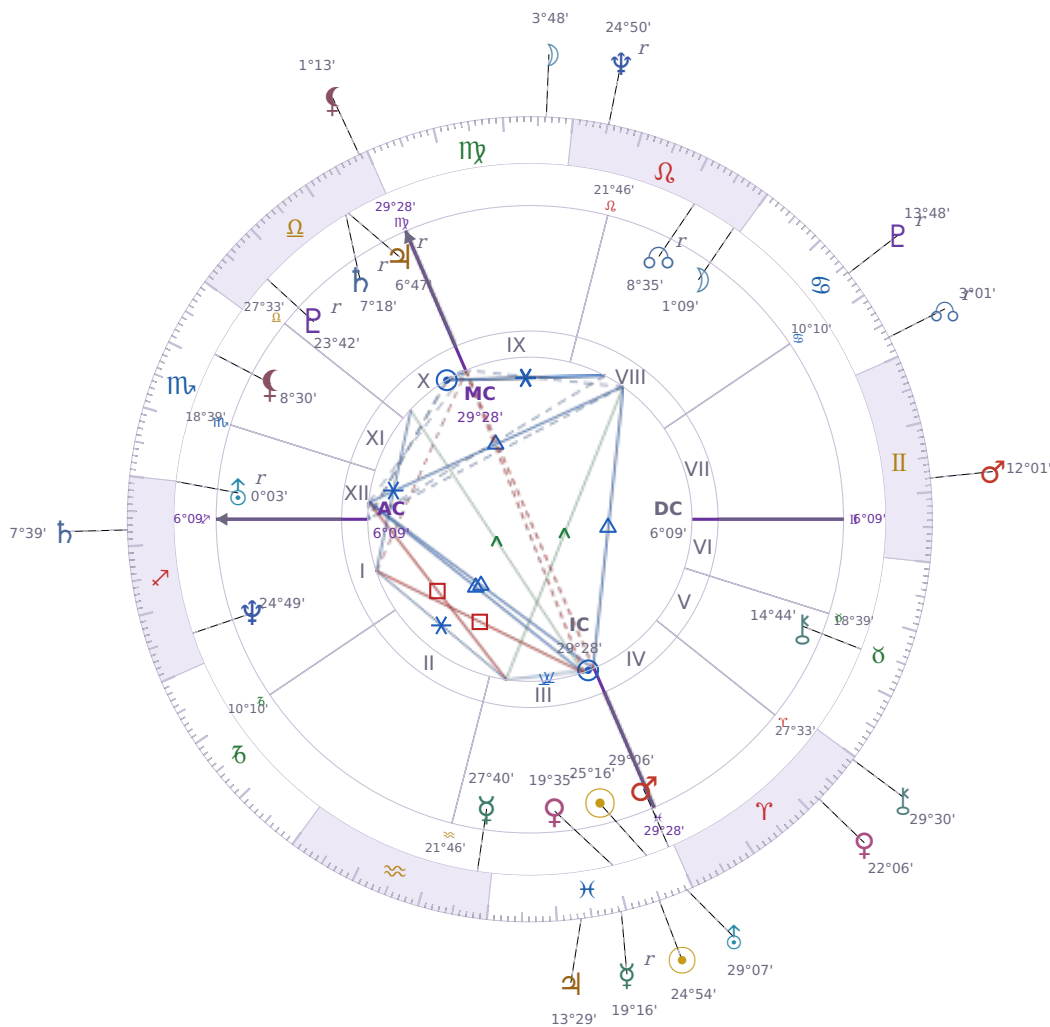

SOLAR RETURN

Péter Magyar

Hungarian politician

✦ Pisces March 16, 1981 00:08 Budapest

16 March 1927 · 08:01 (07:01 UTC) · Budapest

Solar ASC ♉ Taurus · MC ♎ Capricorn

NATAL PLANETS

☉ Sun	in	♓	Pisces	25°16'
☾ Moon	in	♌	Leo	1°09'
☿ Mercury	in	♒	Aquarius	27°40'
♀ Venus	in	♓	Pisces	19°35'
♂ Mars	in	♓	Pisces	29°06'
♃ Jupiter	in	♎	Libra	6°47'
♄ Saturn	in	♎	Libra	7°18'

SOLAR RETURN PLANETS

☉ Sun	in	♓	Pisces	24°54'
☾ Moon	in	♍	Virgo	3°48'
☿ Mercury	in	♓	Pisces	Rx 19°16'
♀ Venus	in	♈	Aries	22°06'
♂ Mars	in	♊	Gemini	12°01'
♃ Jupiter	in	♓	Pisces	13°29'
♄ Saturn	in	♏	Sagittarius	7°39'