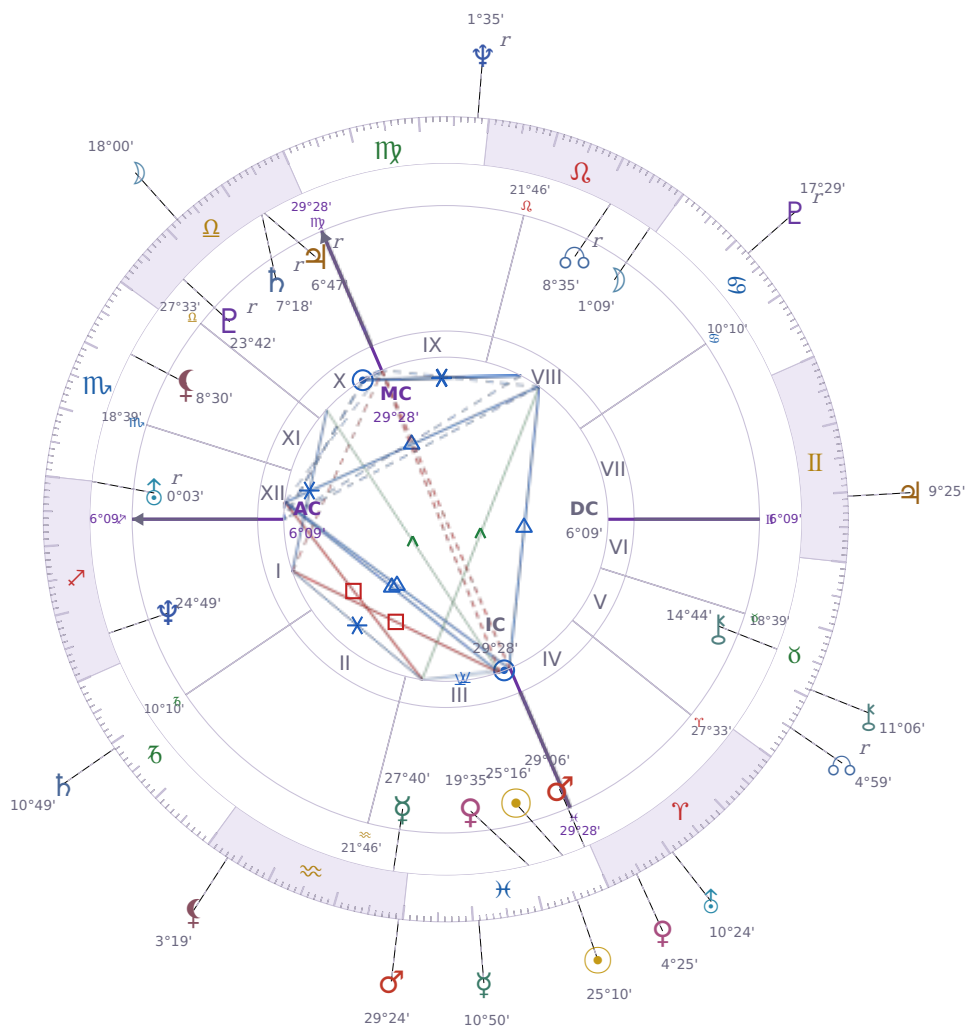

SOLAR RETURN

Péter Magyar

Hungarian politician

✦ Pisces March 16, 1981 00:08 Budapest

16 March 1930 · 01:32 (00:32 UTC) · Budapest

Solar ASC ♈ Sagittarius · MC ♎ Libra

NATAL PLANETS

☉ Sun	in	♓	Pisces	25°16'
☾ Moon	in	♌	Leo	1°09'
☿ Mercury	in	♈	Aquarius	27°40'
♀ Venus	in	♓	Pisces	19°35'
♂ Mars	in	♓	Pisces	29°06'
♃ Jupiter	in	♎	Libra	6°47'
♄ Saturn	in	♎	Libra	7°18'

SOLAR RETURN PLANETS

☉ Sun	in	♓	Pisces	25°10'
☾ Moon	in	♎	Libra	18°00'
☿ Mercury	in	♓	Pisces	10°50'
♀ Venus	in	♈	Aries	4°25'
♂ Mars	in	♈	Aquarius	29°24'
♃ Jupiter	in	♊	Gemini	9°25'
♄ Saturn	in	♑	Capricorn	10°49'

♅ Uranus	in	♊	Sagittarius	0°03'	♅ Uranus	in	♈	Aries	10°24'
♆ Neptune	in	♊	Sagittarius	24°49'	♆ Neptune	in	♍	Virgo	Rx 1°35'
♇ Pluto	in	♎	Libra	23°42'	♇ Pluto	in	♋	Cancer	Rx 17°29'
♁ Chiron	in	♉	Taurus	14°44'	♁ Chiron	in	♉	Taurus	11°06'
♏ North Node	in	♌	Leo	8°35'	♏ NNode	in	♉	Taurus	Rx 4°59'
♁ Lilith	in	♏	Scorpio	8°30'	♁ Lilith	in	♒	Aquarius	3°19'