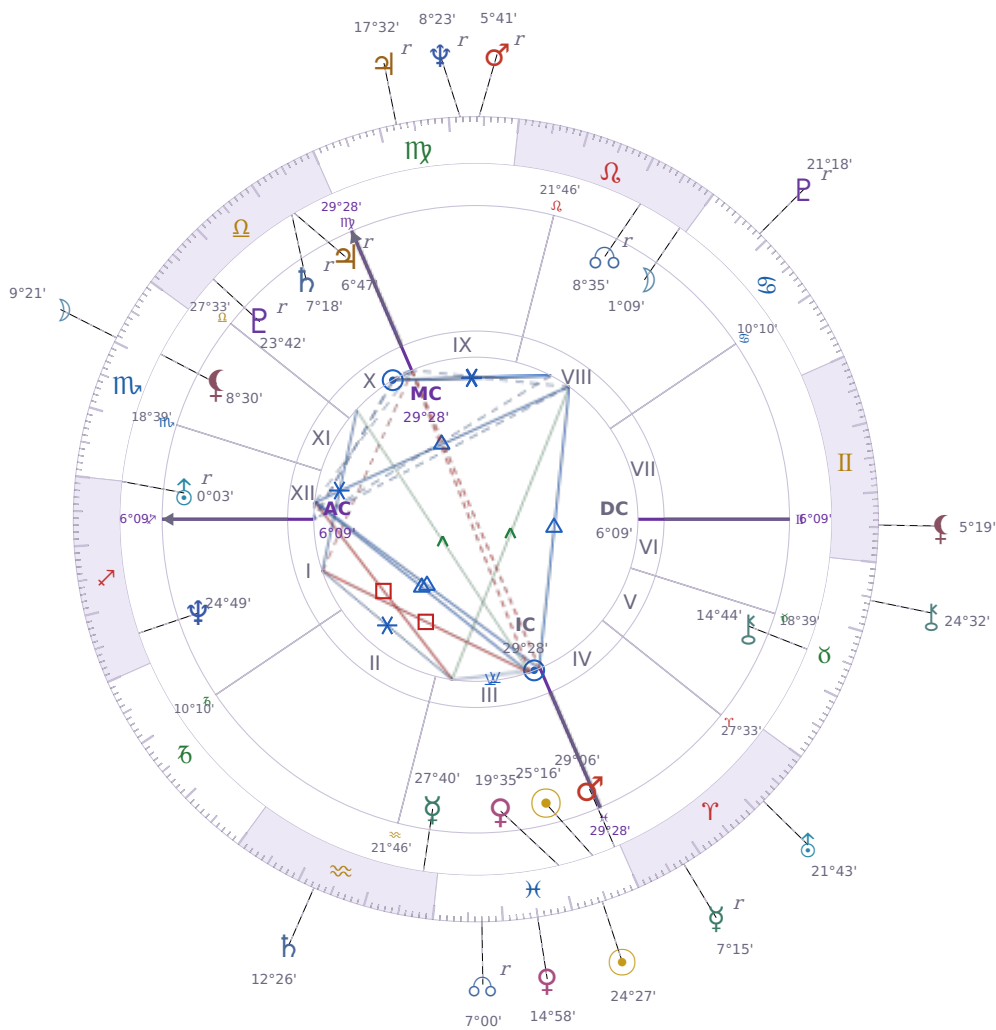

## SOLAR RETURN

### Péter Magyar

Hungarian politician

✦ Pisces March 16, 1981 00:08 Budapest

**15 March 1933 · 18:47 (17:47 UTC) · Budapest**

Solar ASC ♎ Libra · MC ♋ Cancer

#### NATAL PLANETS

☉ Sun	in	♓	Pisces	25°16'
☾ Moon	in	♌	Leo	1°09'
☿ Mercury	in	♒	Aquarius	27°40'
♀ Venus	in	♓	Pisces	19°35'
♂ Mars	in	♓	Pisces	29°06'
♃ Jupiter	in	♎	Libra	6°47'
♄ Saturn	in	♎	Libra	7°18'