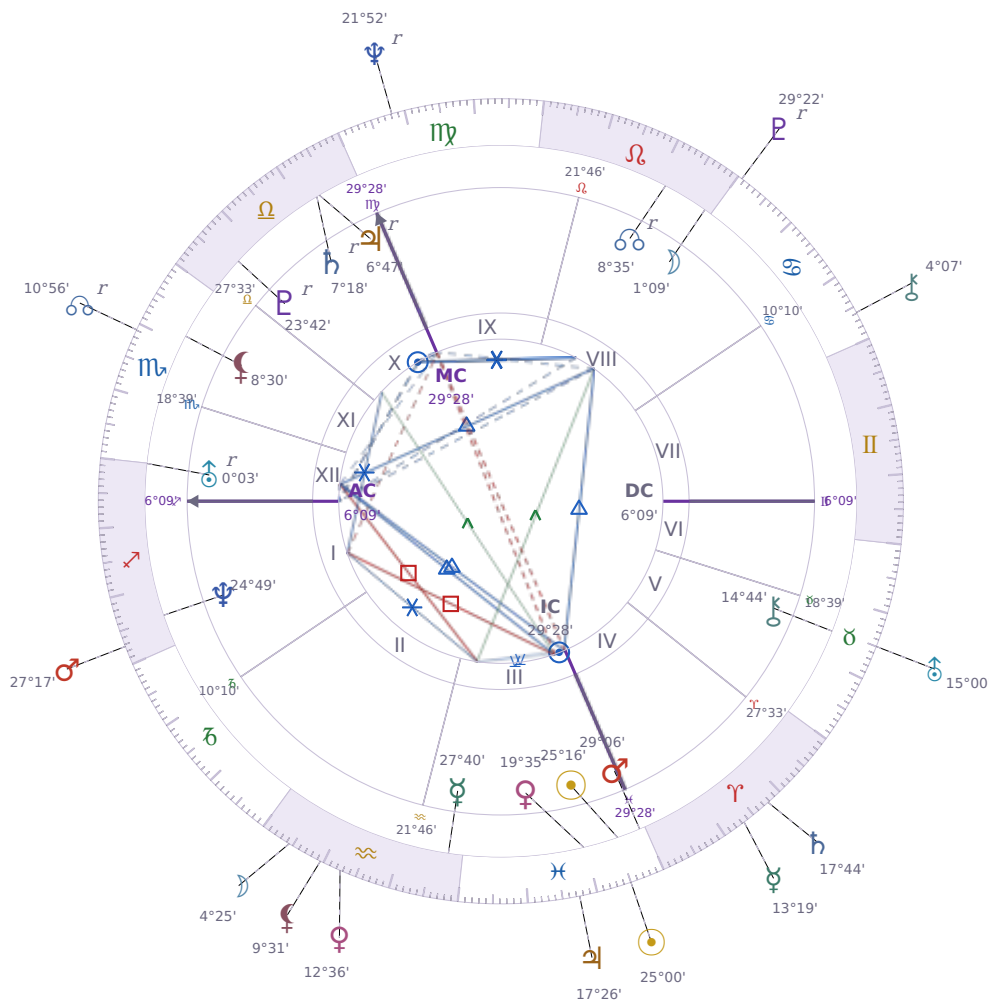

SOLAR RETURN

Péter Magyar

Hungarian politician

✦ Pisces March 16, 1981 00:08 Budapest

16 March 1939 · 05:36 (04:36 UTC) · Budapest

Solar ASC ✦ Pisces · MC ✦ Sagittarius

NATAL PLANETS

☉ Sun	in	✦ Pisces	25°16'
☾ Moon	in	♌ Leo	1°09'
☿ Mercury	in	♒ Aquarius	27°40'
♀ Venus	in	♓ Pisces	19°35'
♂ Mars	in	♓ Pisces	29°06'
♃ Jupiter	in	♎ Libra	6°47'
♄ Saturn	in	♎ Libra	7°18'

SOLAR RETURN PLANETS

☉ Sun	in	✦ Pisces	25°00'
☾ Moon	in	♒ Aquarius	4°25'
☿ Mercury	in	♈ Aries	13°19'
♀ Venus	in	♒ Aquarius	12°36'
♂ Mars	in	♐ Sagittarius	27°17'
♃ Jupiter	in	♓ Pisces	17°26'
♄ Saturn	in	♈ Aries	17°44'

♅ Uranus	in	♊	Sagittarius	0°03'	♅ Uranus	in	♉	Taurus	15°00'
♆ Neptune	in	♊	Sagittarius	24°49'	♆ Neptune	in	♍	Virgo	Rx 21°52'
♇ Pluto	in	♎	Libra	23°42'	♇ Pluto	in	♋	Cancer	Rx 29°22'
♁ Chiron	in	♉	Taurus	14°44'	♁ Chiron	in	♋	Cancer	4°07'
♊ North Node	in	♌	Leo	8°35'	♊ NNode	in	♏	Scorpio	Rx 10°56'
♋ Lilith	in	♏	Scorpio	8°30'	♋ Lilith	in	♒	Aquarius	9°31'