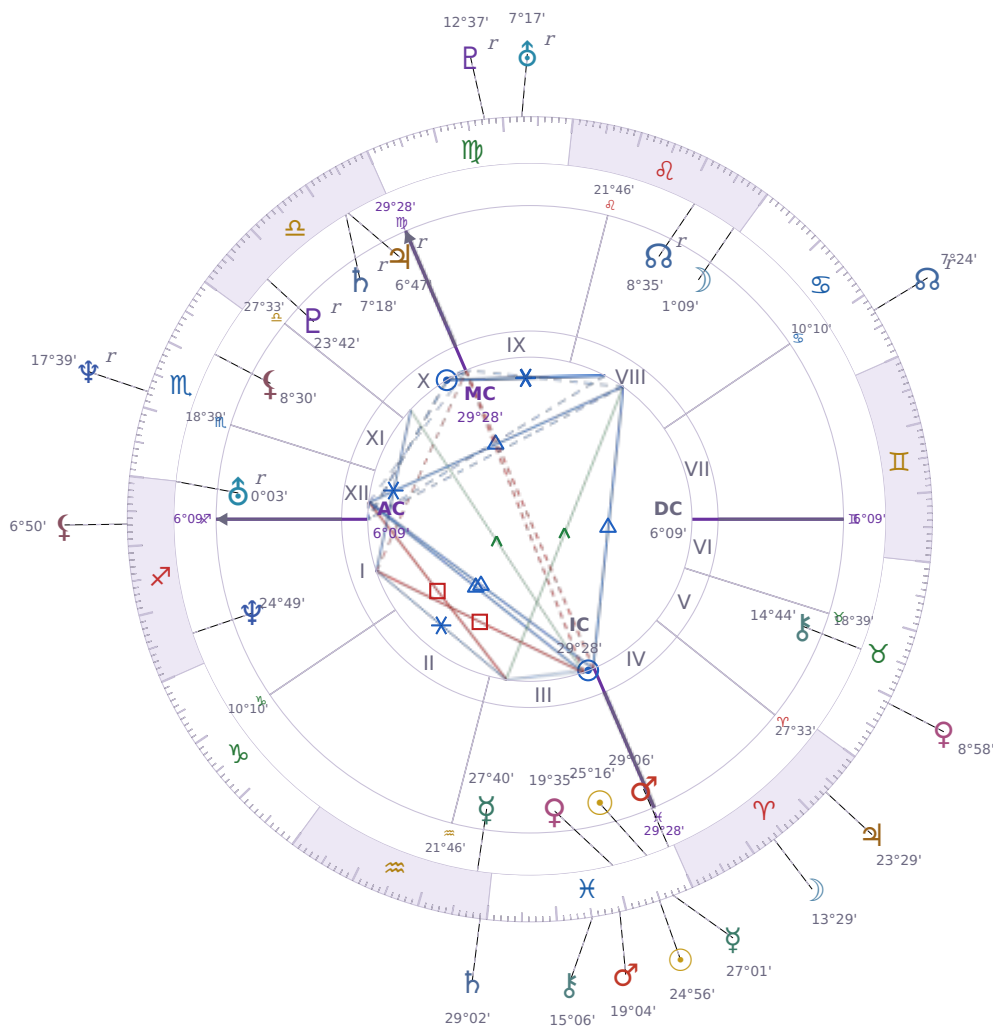

## SOLAR RETURN

### Péter Magyar

Hungarian politician

✦ Pisces March 16, 1981 00:08 Budapest

**15 March 1964 · 07:18 (06:18 UTC) · Budapest**

Solar ASC ♉ Taurus · MC ♎ Capricorn

#### NATAL PLANETS

☉ Sun	in	♓	Pisces	25°16'
☾ Moon	in	♌	Leo	1°09'
☿ Mercury	in	♈	Aquarius	27°40'
♀ Venus	in	♓	Pisces	19°35'
♂ Mars	in	♓	Pisces	29°06'
♃ Jupiter	in	♎	Libra	6°47'
♄ Saturn	in	♎	Libra	7°18'