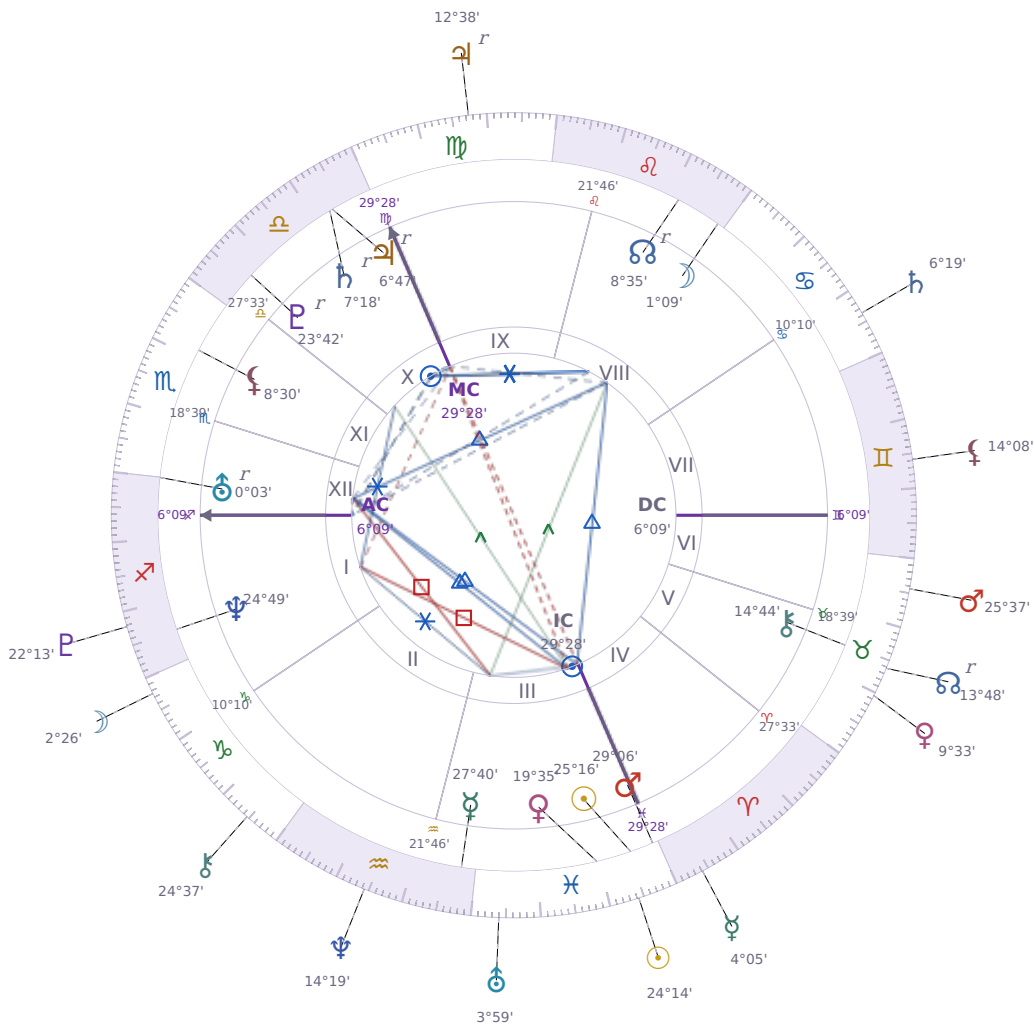

SOLAR RETURN

Péter Magyar

Hungarian politician

✦ Pisces March 16, 1981 00:08 Budapest

15 March 2004 · 00:00 (23:00 UTC) · Budapest

Solar ASC ♊ Sagittarius · MC ♍ Virgo

NATAL PLANETS

☉ Sun	in	♓	Pisces	25°16'
☾ Moon	in	♌	Leo	1°09'
☿ Mercury	in	♈	Aquarius	27°40'
♀ Venus	in	♓	Pisces	19°35'
♂ Mars	in	♓	Pisces	29°06'
♃ Jupiter	in	♎	Libra	6°47'
♄ Saturn	in	♎	Libra	7°18'

SOLAR RETURN PLANETS

☉ Sun	in	♓	Pisces	24°14'
☾ Moon	in	♐	Capricorn	2°26'
☿ Mercury	in	♈	Aries	4°05'
♀ Venus	in	♉	Taurus	9°33'
♂ Mars	in	♉	Taurus	25°37'
♃ Jupiter	in	♍	Virgo	12°38' Rx
♄ Saturn	in	♋	Cancer	6°19'

♅ Uranus	in	♊	Sagittarius	0°03'	♅ Uranus	in	♋	Pisces	3°59'
♆ Neptune	in	♊	Sagittarius	24°49'	♆ Neptune	in	♋	Aquarius	14°19'
♇ Pluto	in	♎	Libra	23°42'	♇ Pluto	in	♊	Sagittarius	22°13'
♁ Chiron	in	♉	Taurus	14°44'	♁ Chiron	in	♄	Capricorn	24°37'
♊ North Node	in	♌	Leo	8°35'	♊ NNode	in	♉	Taurus	Rx 13°48'
♁ Lilith	in	♏	Scorpio	8°30'	♁ Lilith	in	♊	Gemini	14°08'

SOLAR ANALYSIS

Solar ASC ♊ Sagittarius → natal H12 — Inner Life & Solitude

This is a year of **inner work, retreat, and significant invisible processes**. What happens beneath the surface — in dreams, in private, in the quiet hours — carries more weight than external events. Old patterns, unresolved matters, and hidden fears may surface to be addressed. This is not primarily a year of outer achievement, but of **clearing what has accumulated** so that the next cycle can begin on genuinely clean ground.