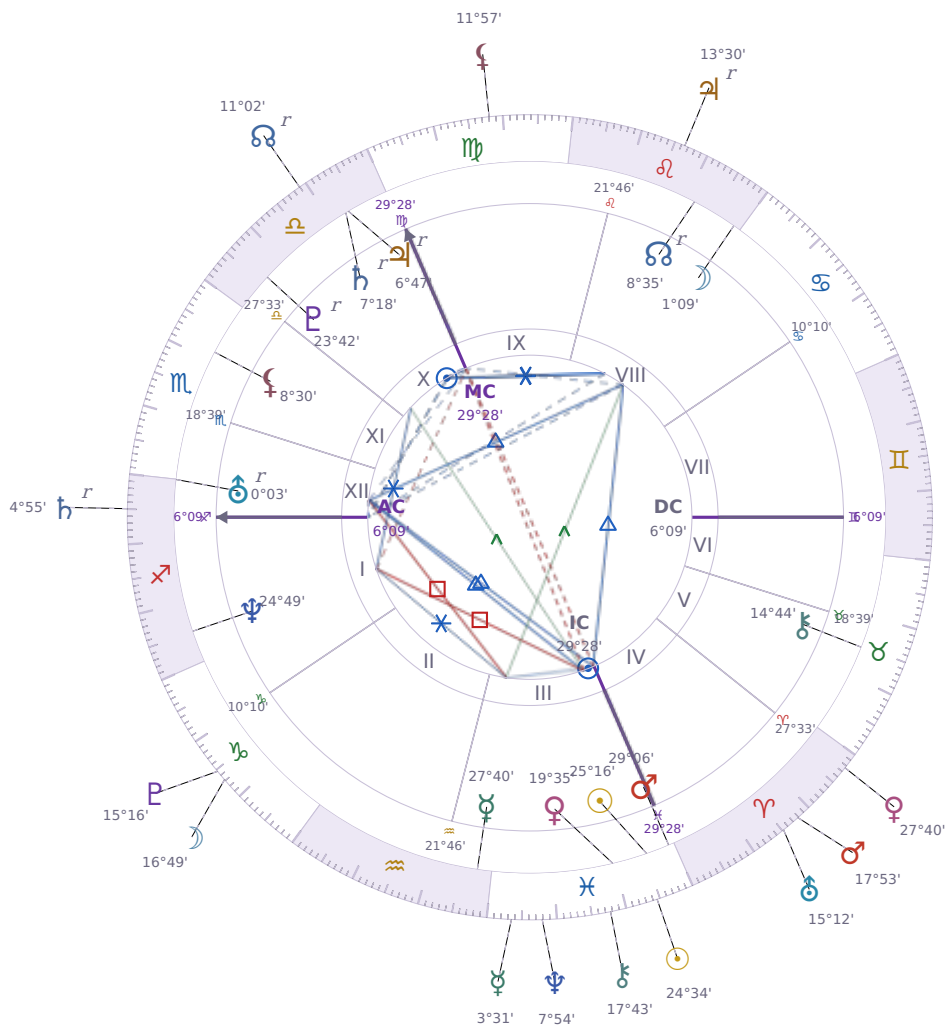

SOLAR RETURN

## Péter Magyar

Hungarian politician

✦ Pisces March 16, 1981 00:08 Budapest

**15 March 2015 · 15:57 (14:57 UTC) · Budapest**

Solar ASC ♍ Virgo · MC ♉ Taurus

**NATAL PLANETS**

☉ Sun	in	♓ Pisces	25°16'
☾ Moon	in	♌ Leo	1°09'
☿ Mercury	in	♒ Aquarius	27°40'
♀ Venus	in	♓ Pisces	19°35'
♂ Mars	in	♓ Pisces	29°06'
♃ Jupiter	in	♎ Libra	6°47'
♄ Saturn	in	♎ Libra	7°18'

**SOLAR RETURN PLANETS**

☉ Sun	in	♓ Pisces	24°34'
☾ Moon	in	♐ Capricorn	16°49'
☿ Mercury	in	♓ Pisces	3°31'
♀ Venus	in	♈ Aries	27°40'
♂ Mars	in	♈ Aries	17°53'
♃ Jupiter	in	♌ Leo	13°30' Rx
♄ Saturn	in	♏ Sagittarius	4°55' Rx