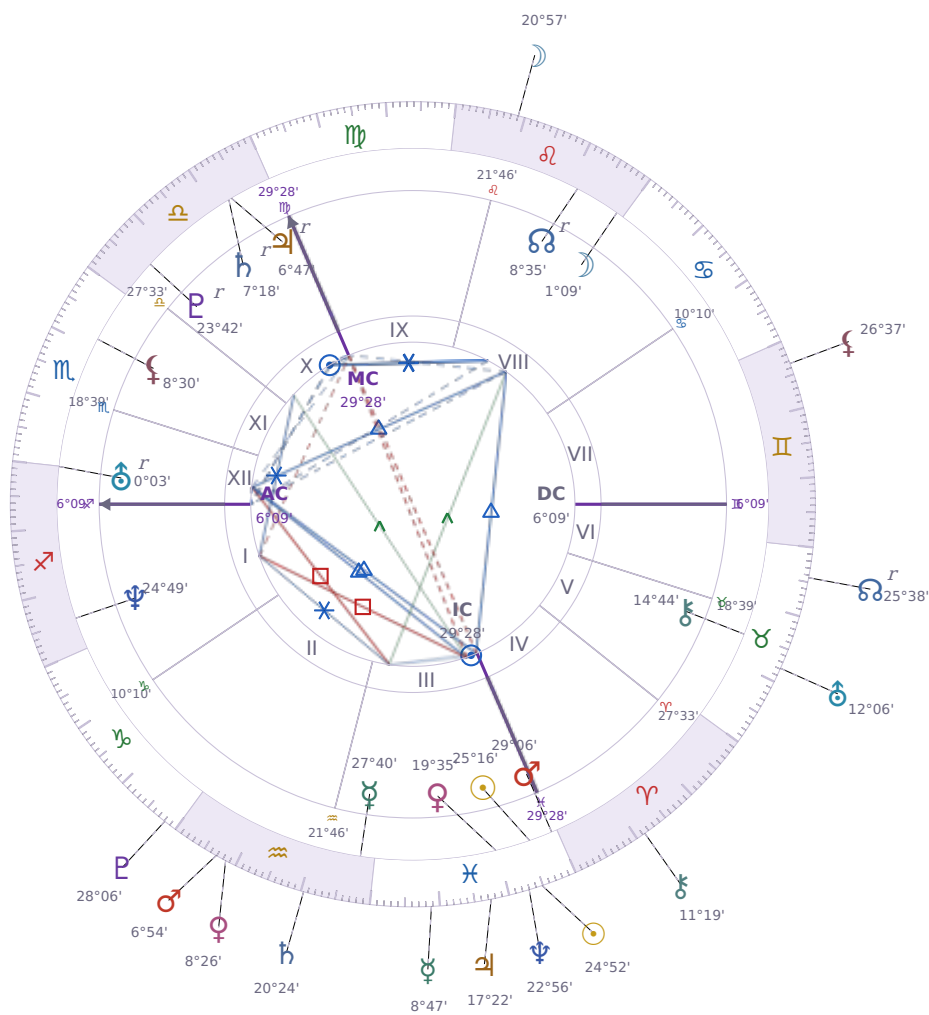

SOLAR RETURN

Péter Magyar

Hungarian politician

✦ Pisces March 16, 1981 00:08 Budapest

15 March 2022 · 08:41 (07:41 UTC) · Budapest

Solar ASC ♊ Gemini · MC ♒ Aquarius

NATAL PLANETS

☉ Sun	in	♓	Pisces	25°16'
☾ Moon	in	♌	Leo	1°09'
☿ Mercury	in	♒	Aquarius	27°40'
♀ Venus	in	♓	Pisces	19°35'
♂ Mars	in	♓	Pisces	29°06'
♃ Jupiter	in	♎	Libra	6°47'
♄ Saturn	in	♎	Libra	7°18'

SOLAR RETURN PLANETS

☉ Sun	in	♓	Pisces	24°52'
☾ Moon	in	♌	Leo	20°57'
☿ Mercury	in	♓	Pisces	8°47'
♀ Venus	in	♒	Aquarius	8°26'
♂ Mars	in	♒	Aquarius	6°54'
♃ Jupiter	in	♓	Pisces	17°22'
♄ Saturn	in	♒	Aquarius	20°24'

♅ Uranus	in	♊	Sagittarius	0°03'	♅ Uranus	in	♉	Taurus	12°06'
♆ Neptune	in	♊	Sagittarius	24°49'	♆ Neptune	in	♓	Pisces	22°56'
♇ Pluto	in	♎	Libra	23°42'	♇ Pluto	in	♑	Capricorn	28°06'
♁ Chiron	in	♉	Taurus	14°44'	♁ Chiron	in	♈	Aries	11°19'
♊ North Node	in	♌	Leo	8°35'	♊ NNode	in	♉	Taurus	Rx 25°38'
♋ Lilith	in	♏	Scorpio	8°30'	♋ Lilith	in	♊	Gemini	26°37'