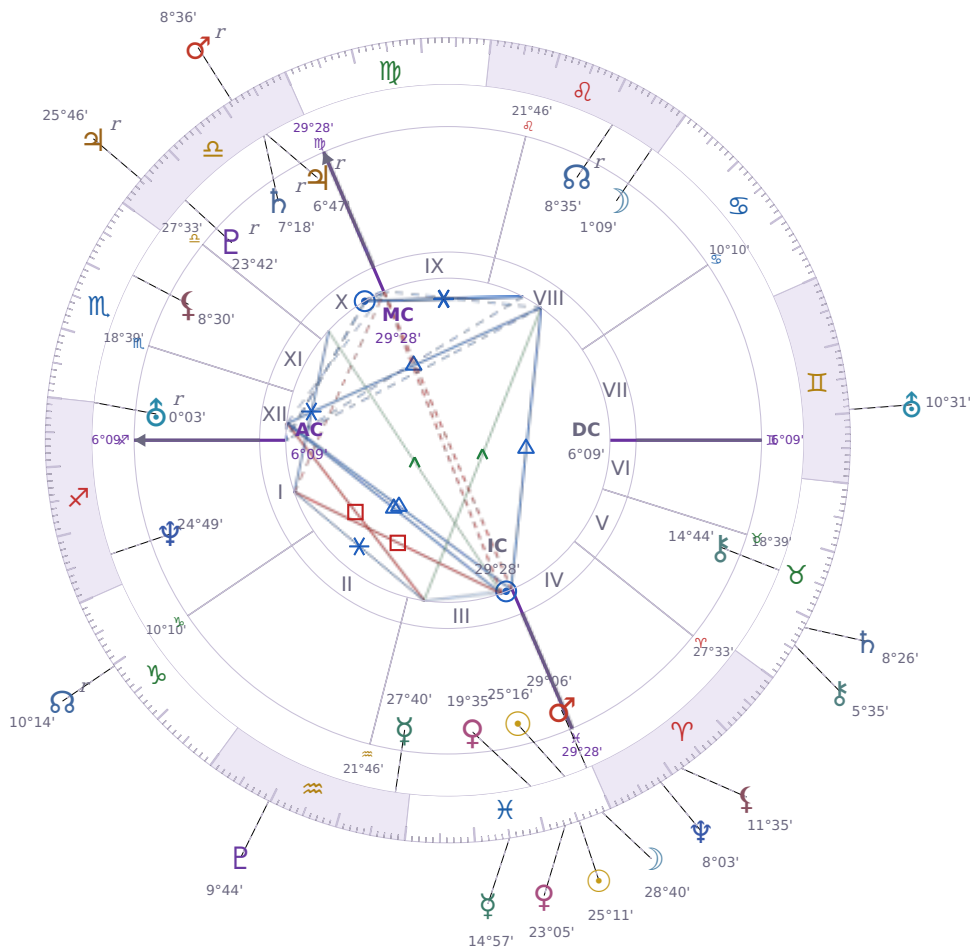

## SOLAR RETURN

### Péter Magyar

Hungarian politician

✦ Pisces March 16, 1981 00:08 Budapest

**15 March 2029 · 01:14 (00:14 UTC) · Budapest**

Solar ASC ♊ Sagittarius · MC ♎ Libra

#### NATAL PLANETS

☉ Sun	in	♓	Pisces	25°16'
☾ Moon	in	♌	Leo	1°09'
☿ Mercury	in	♊	Aquarius	27°40'
♀ Venus	in	♓	Pisces	19°35'
♂ Mars	in	♓	Pisces	29°06'
♃ Jupiter	in	♎	Libra	6°47'
♄ Saturn	in	♎	Libra	7°18'