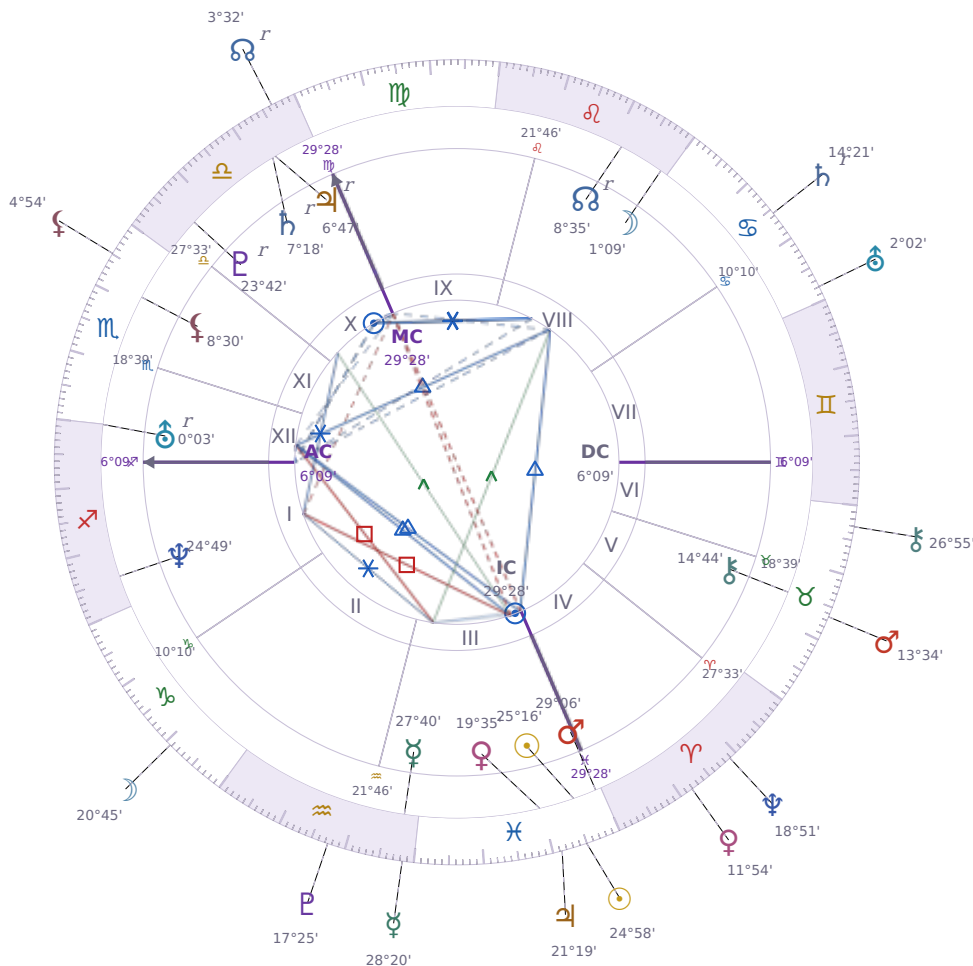

SOLAR RETURN

Péter Magyar

Hungarian politician

✦ Pisces March 16, 1981 00:08 Budapest

15 March 2034 · 06:31 (05:31 UTC) · Budapest

Solar ASC ♈ Aries · MC ♐ Capricorn

NATAL PLANETS

☉ Sun	in	♓	Pisces	25°16'
☾ Moon	in	♌	Leo	1°09'
☿ Mercury	in	♈	Aquarius	27°40'
♀ Venus	in	♓	Pisces	19°35'
♂ Mars	in	♓	Pisces	29°06'
♃ Jupiter	in	♎	Libra	6°47'
♄ Saturn	in	♎	Libra	7°18'

SOLAR RETURN PLANETS

☉ Sun	in	♓	Pisces	24°58'
☾ Moon	in	♐	Capricorn	20°45'
☿ Mercury	in	♈	Aquarius	28°20'
♀ Venus	in	♈	Aries	11°54'
♂ Mars	in	♉	Taurus	13°34'
♃ Jupiter	in	♓	Pisces	21°19'
♄ Saturn	in	♋	Cancer	14°21' Rx

♅ Uranus	in	♊	Sagittarius	0°03'	♅ Uranus	in	♋	Cancer	2°02'
♆ Neptune	in	♊	Sagittarius	24°49'	♆ Neptune	in	♈	Aries	18°51'
♇ Pluto	in	♎	Libra	23°42'	♇ Pluto	in	♒	Aquarius	17°25'
♁ Chiron	in	♉	Taurus	14°44'	♁ Chiron	in	♉	Taurus	26°55'
♊ North Node	in	♌	Leo	8°35'	♊ NNode	in	♎	Libra	Rx 3°32'
♋ Lilith	in	♏	Scorpio	8°30'	♋ Lilith	in	♏	Scorpio	4°54'

SOLAR ANALYSIS

Solar ASC ♈ Aries → natal H4 — Home & Family

The year turns inward, toward home, family, and your emotional foundations. **Domestic changes, family dynamics, and questions of belonging** are the year's main themes. This may manifest as a move, renovation, shift in family relationships, or a deeper process of returning to your roots. Security and private life become more important than public achievement. **Building a stable inner foundation** is the work of this year — everything else flows from whether you feel at home within yourself.