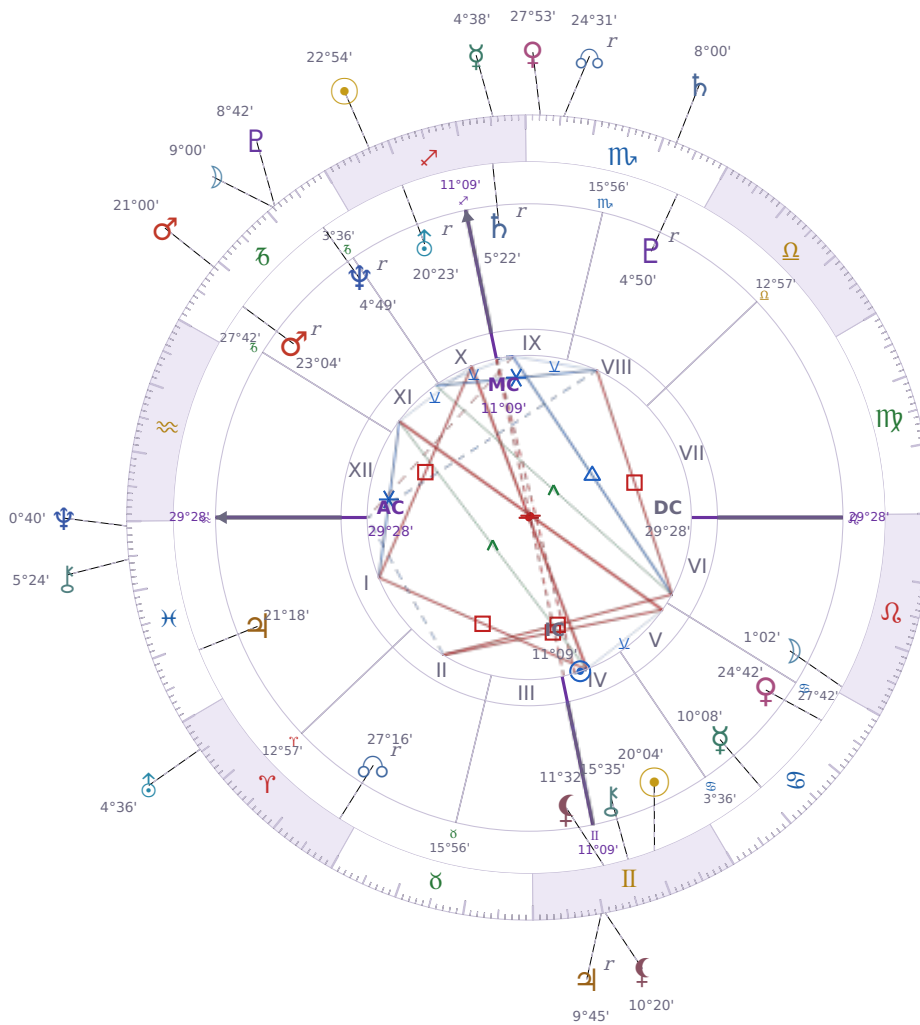

DAILY HOROSCOPE

Shia LaBeouf

American actor (born 1986)

♊ Gemini June 11, 1986 00:14 Los Angeles

Friday, 14 December 2012

TRANSITS FOR TODAY

☉ Sun	in ♐ Sagittarius	22°54'28"
☾ Moon	in ♑ Capricorn	9°00'46"
☿ Mercury	in ♐ Sagittarius	4°38'56"
♀ Venus	in ♏ Scorpio	27°53'12"
♂ Mars	in ♑ Capricorn	21°00'02"
♃ Jupiter	in ♊ Gemini Rx	9°45'59"
♄ Saturn	in ♏ Scorpio	8°00'33"

♅ Uranus	in ♈ Aries	4°36'51"
♆ Neptune	in ♋ Pisces	0°40'19"
♇ Pluto	in ♏ Capricorn	8°42'25"
♁ Chiron	in ♋ Pisces	5°24'37"
♁ NNode	in ♏ Scorpio Rx	24°31'27"
♁ Lilith	in ♊ Gemini	10°20'47"

NATAL PLANETS

☉ Sun	in ♊ Gemini	20°04'58"	IV
☾ Moon	in ♌ Leo	1°02'06"	VI
☿ Mercury	in ♋ Cancer	10°08'24"	V
♀ Venus	in ♋ Cancer	24°42'38"	V
♂ Mars	in ♏ Capricorn	23°04'43"	XI Rx
♃ Jupiter	in ♋ Pisces	21°18'19"	I
♄ Saturn	in ♐ Sagittarius	5°22'06"	IX Rx
♅ Uranus	in ♐ Sagittarius	20°23'33"	X Rx
♆ Neptune	in ♏ Capricorn	4°49'56"	XI Rx
♇ Pluto	in ♏ Scorpio	4°50'50"	VIII Rx
♁ Chiron	in ♊ Gemini	15°35'02"	IV
♁ North Node	in ♈ Aries	27°16'48"	II Rx
♁ Lilith	in ♊ Gemini	11°32'35"	IV

KEY DATE

♅ Uranus stations Direct

Uranus turning direct after months backward means **stuck situations finally shift** — delays in tech, contracts, or unusual projects resume their forward motion. What felt **blocked or confusing** about your routines, friendships, or work systems becomes **clearer to act on** now that the planet moves the way it normally does. Most people notice they can **make real changes** instead of just thinking about them, whether that's switching jobs, updating systems, or ending relationships that went nowhere during the retrograde.