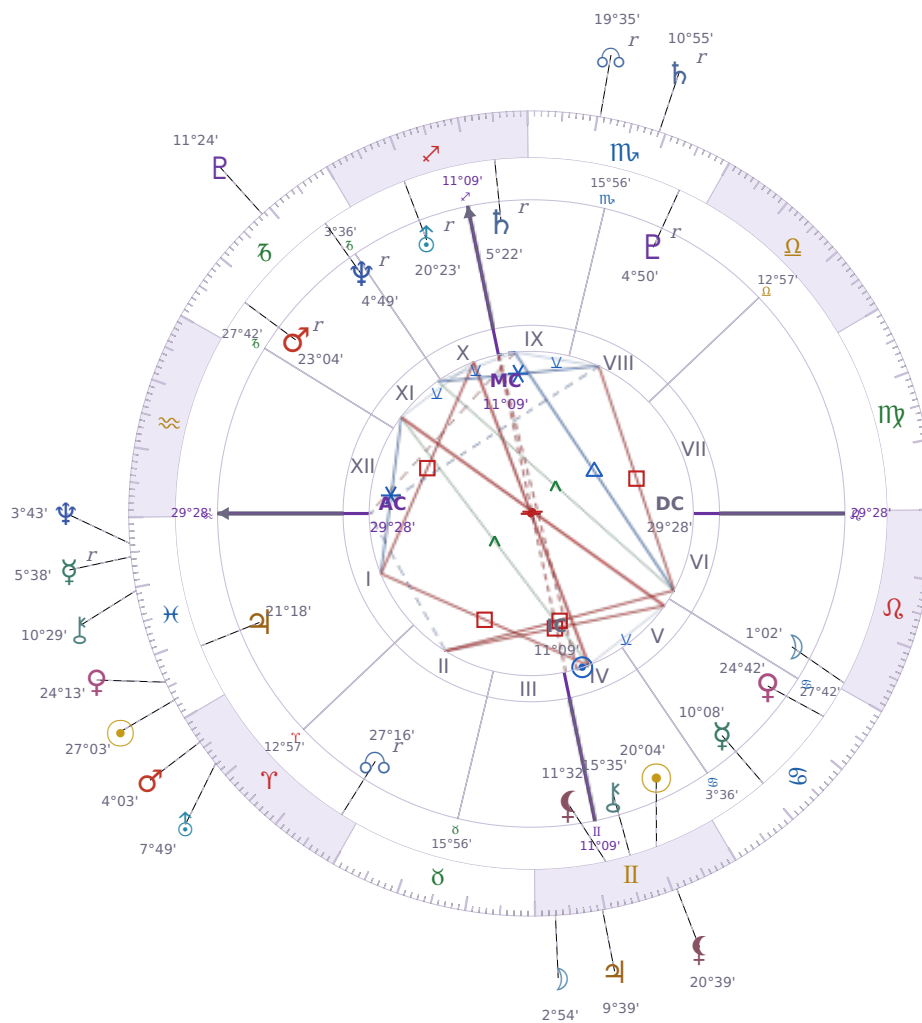

DAILY HOROSCOPE

Shia LaBeouf

American actor (born 1986)

♊ Gemini June 11, 1986 00:14 Los Angeles

Sunday, 17 March 2013

TRANSITS FOR TODAY

☉ Sun	in ♋ Pisces	27°03'25"
☾ Moon	in ♊ Gemini	2°54'30"
☿ Mercury	in ♋ Pisces Rx	5°38'20"
♀ Venus	in ♋ Pisces	24°13'42"
♂ Mars	in ♈ Aries	4°03'43"
♃ Jupiter	in ♊ Gemini	9°39'38"
♄ Saturn	in ♏ Scorpio Rx	10°55'28"

♅ Uranus	in ♈ Aries	7°49'55"
♆ Neptune	in ♋ Pisces	3°43'30"
♇ Pluto	in ♏ Capricorn	11°24'27"
♁ Chiron	in ♋ Pisces	10°29'33"
♁ NNode	in ♏ Scorpio Rx	19°35'58"
♁ Lilith	in ♊ Gemini	20°39'54"

NATAL PLANETS