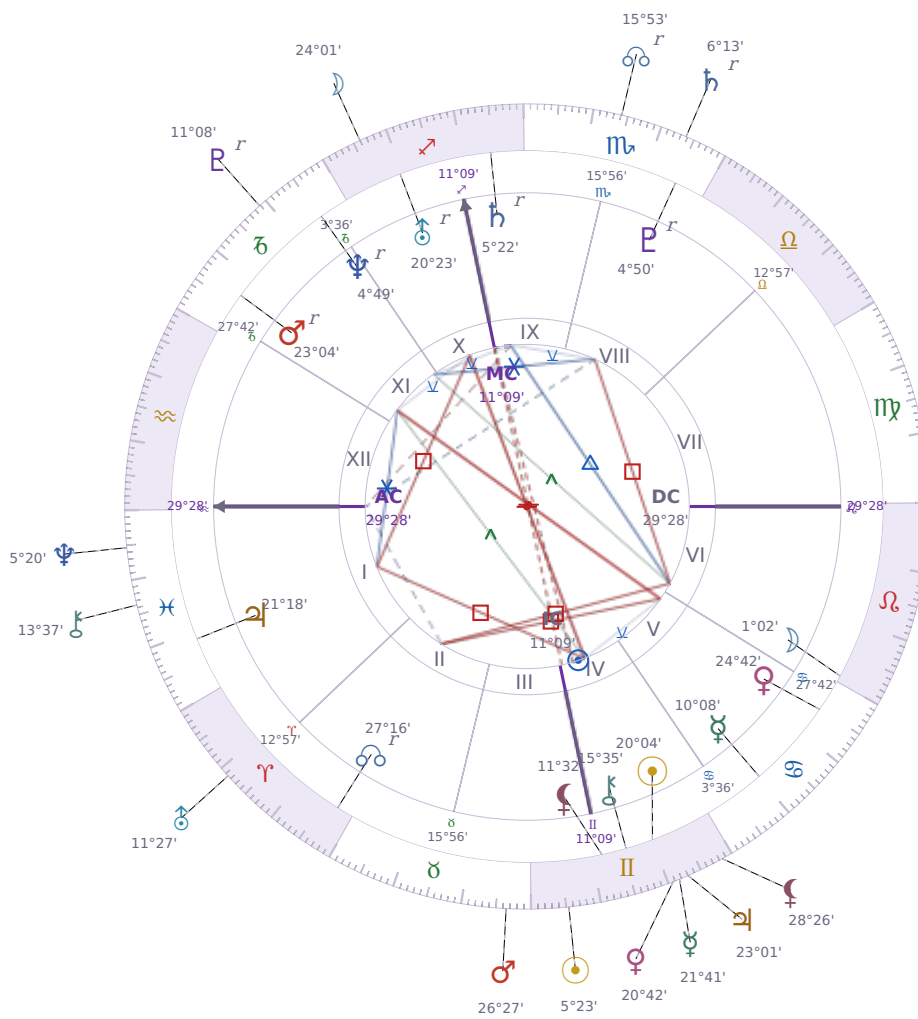

DAILY HOROSCOPE

Shia LaBeouf

American actor (born 1986)

♊ Gemini June 11, 1986 00:14 Los Angeles

Sunday, 26 May 2013

TRANSITS FOR TODAY

☉ Sun	in ♊ Gemini	5°23'54"
☾ Moon	in ♐ Sagittarius	24°01'54"
☿ Mercury	in ♊ Gemini	21°41'28"
♀ Venus	in ♊ Gemini	20°42'37"
♂ Mars	in ♉ Taurus	26°27'24"
♃ Jupiter	in ♊ Gemini	23°01'12"
♄ Saturn	in ♏ Scorpio Rx	6°13'03"

♅ Uranus	in ♈ Aries	11°27'39"
♆ Neptune	in ♋ Pisces	5°20'10"
♇ Pluto	in ♐ Capricorn Rx	11°08'12"
♁ Chiron	in ♋ Pisces	13°37'49"
♁ NNode	in ♏ Scorpio Rx	15°53'31"
♁ Lilith	in ♊ Gemini	28°27'00"

NATAL PLANETS