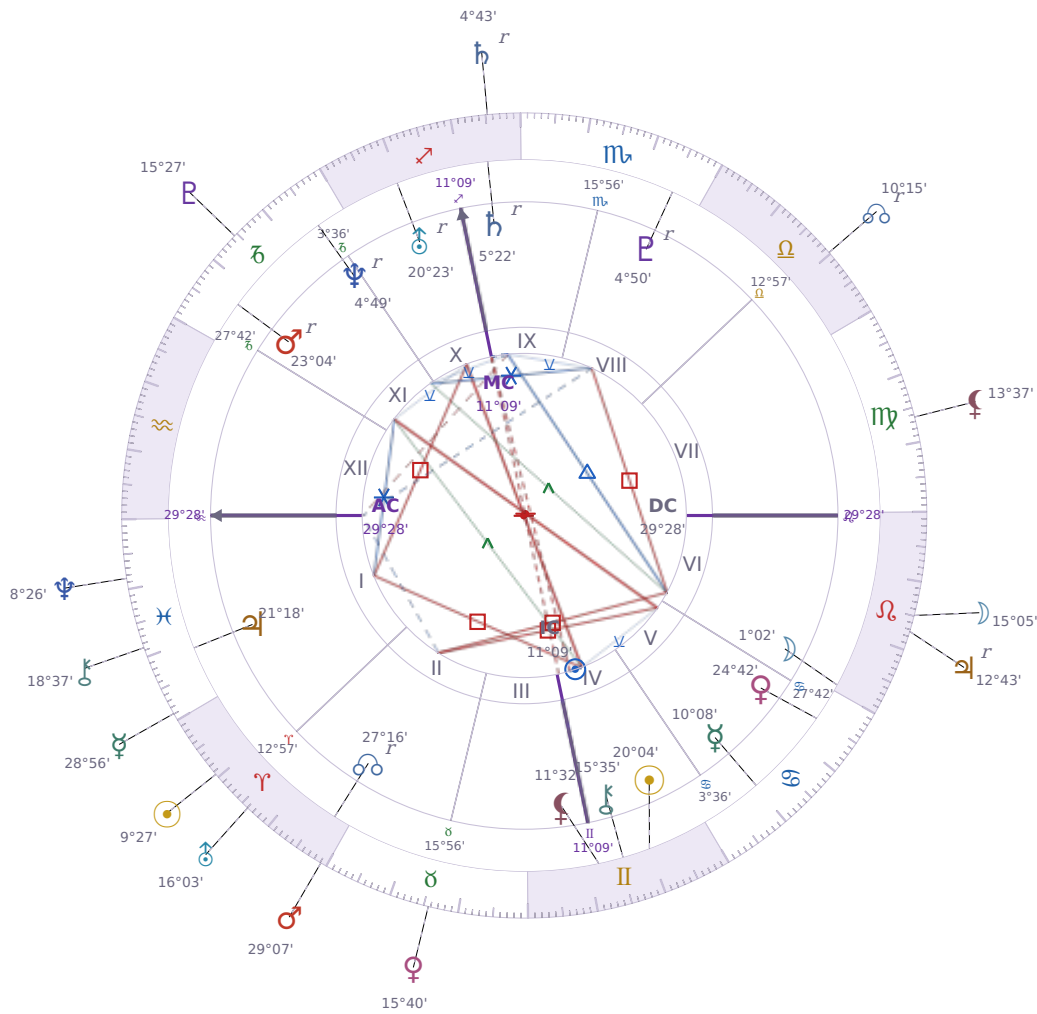

DAILY HOROSCOPE

Shia LaBeouf

American actor (born 1986)

♊ Gemini June 11, 1986 00:14 Los Angeles

Monday, 30 March 2015

TRANSITS FOR TODAY

☉ Sun	in ♈ Aries	9°27'59"
☾ Moon	in ♌ Leo	15°05'22"
☿ Mercury	in ♋ Pisces	28°56'04"
♀ Venus	in ♉ Taurus	15°40'25"
♂ Mars	in ♈ Aries	29°07'16"
♃ Jupiter	in ♌ Leo Rx	12°43'27"
♄ Saturn	in ♐ Sagittarius Rx	4°43'09"