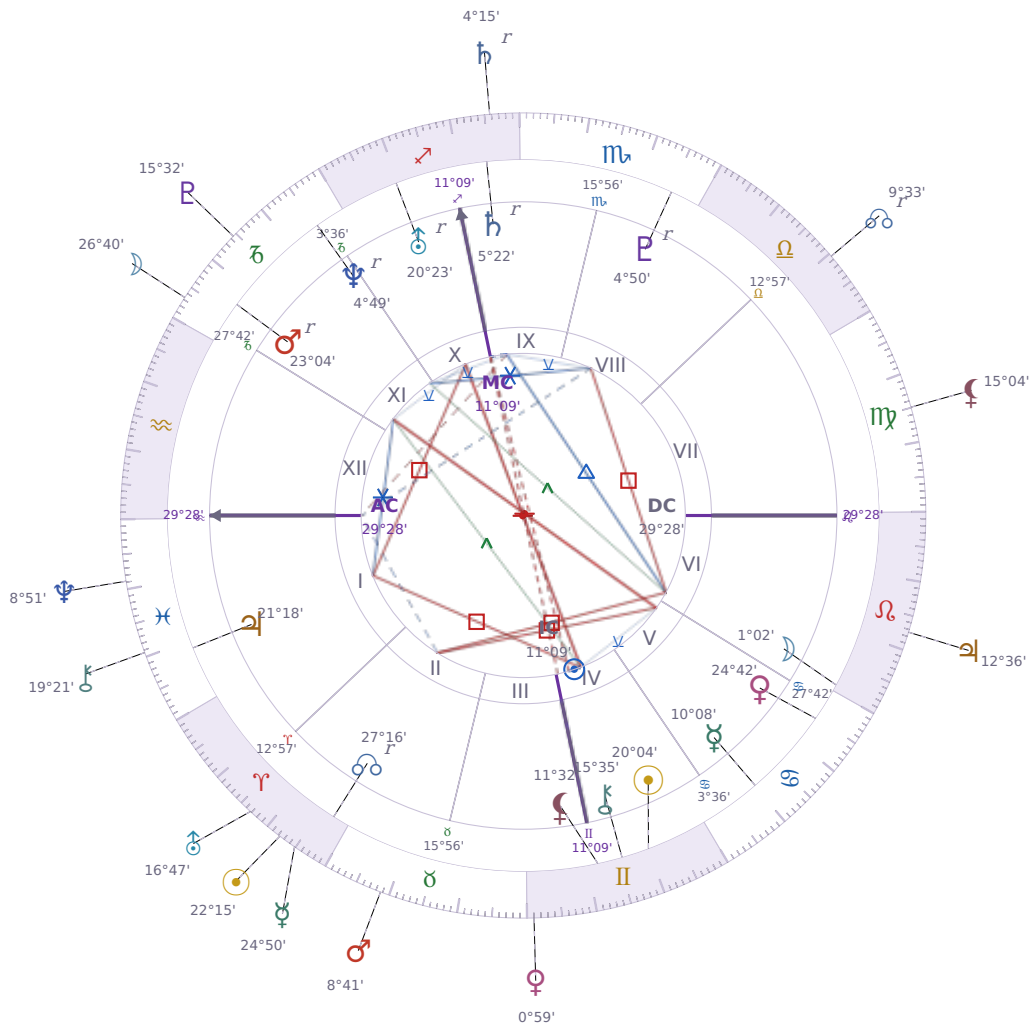

DAILY HOROSCOPE

Shia LaBeouf

American actor (born 1986)

♊ Gemini June 11, 1986 00:14 Los Angeles

Sunday, 12 April 2015

TRANSITS FOR TODAY

☉ Sun	in ♈ Aries	22°15'43"
☾ Moon	in ♑ Capricorn	26°40'44"
☿ Mercury	in ♈ Aries	24°50'32"
♀ Venus	in ♊ Gemini	0°59'57"
♂ Mars	in ♉ Taurus	8°41'59"
♃ Jupiter	in ♌ Leo	12°36'47"
♄ Saturn	in ♐ Sagittarius Rx	4°15'09"

♅ Uranus	in ♈ Aries	16°47'33"
♆ Neptune	in ♋ Pisces	8°51'25"
♇ Pluto	in ♎ Capricorn	15°32'25"
♁ Chiron	in ♋ Pisces	19°21'58"
♊ NNode	in ♎ Libra Rx	9°33'47"
♁ Lilith	in ♍ Virgo	15°04'22"

NATAL PLANETS

☉ Sun	in ♊ Gemini	20°04'58"	IV
☾ Moon	in ♌ Leo	1°02'06"	VI
☿ Mercury	in ♋ Cancer	10°08'24"	V
♀ Venus	in ♋ Cancer	24°42'38"	V
♂ Mars	in ♎ Capricorn	23°04'43"	XI Rx
♃ Jupiter	in ♋ Pisces	21°18'19"	I
♄ Saturn	in ♐ Sagittarius	5°22'06"	IX Rx
♅ Uranus	in ♐ Sagittarius	20°23'33"	X Rx
♆ Neptune	in ♎ Capricorn	4°49'56"	XI Rx
♇ Pluto	in ♏ Scorpio	4°50'50"	VIII Rx
♁ Chiron	in ♊ Gemini	15°35'02"	IV
♊ North Node	in ♈ Aries	27°16'48"	II Rx
♁ Lilith	in ♊ Gemini	11°32'35"	IV

KEY DATE

♀ Venus enters ♊ Gemini

Venus in *Gemini* makes people **more talkative and curious** about the people around them, so conversations feel lighter and flirtation happens more easily. At work and in friendships, you'll notice **shorter attention spans** — everyone wants variety instead of depth, which means plans change faster and people juggle multiple projects or interests at once. This transit typically brings **less commitment** to big decisions about money or relationships, so it's a better time to explore options than to lock anything down.