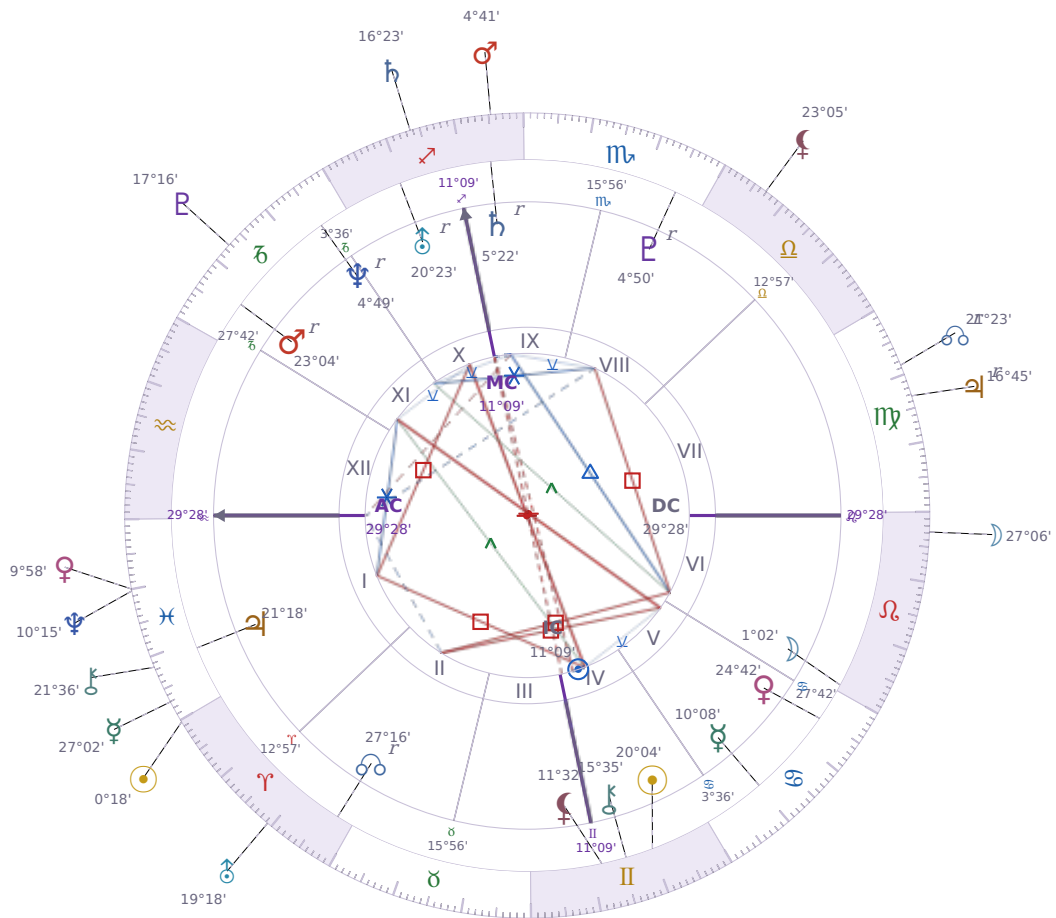

DAILY HOROSCOPE

Shia LaBeouf

American actor (born 1986)

♊ Gemini June 11, 1986 00:14 Los Angeles

Sunday, 20 March 2016

TRANSITS FOR TODAY

☉ Sun	in ♈ Aries	0°18'37"
☾ Moon	in ♌ Leo	27°06'57"
☿ Mercury	in ♋ Pisces	27°02'32"
♀ Venus	in ♋ Pisces	9°58'37"
♂ Mars	in ♐ Sagittarius	4°41'07"
♃ Jupiter	in ♍ Virgo Rx	16°45'34"
♄ Saturn	in ♐ Sagittarius	16°23'06"

♅ Uranus	in ♈ Aries	19°18'03"
♆ Neptune	in ♋ Pisces	10°15'52"
♇ Pluto	in ♏ Capricorn	17°16'31"
♁ Chiron	in ♋ Pisces	21°36'00"
♁ NNode	in ♍ Virgo Rx	21°23'56"
♁ Lilith	in ♎ Libra	23°05'31"

NATAL PLANETS

KEY DATE

☉ Sun enters ♈ Aries

Sun in *Aries* brings **direct energy** that makes people more willing to **speak up** and take action without overthinking. At work and in relationships, you'll notice others become **more competitive** and eager to **push forward** with new projects or ideas, sometimes stepping on toes in the rush. This transit typically lasts about four weeks and leaves people feeling **impatient with delays**, so projects that moved slowly before now either speed up or hit friction with people who want faster results.