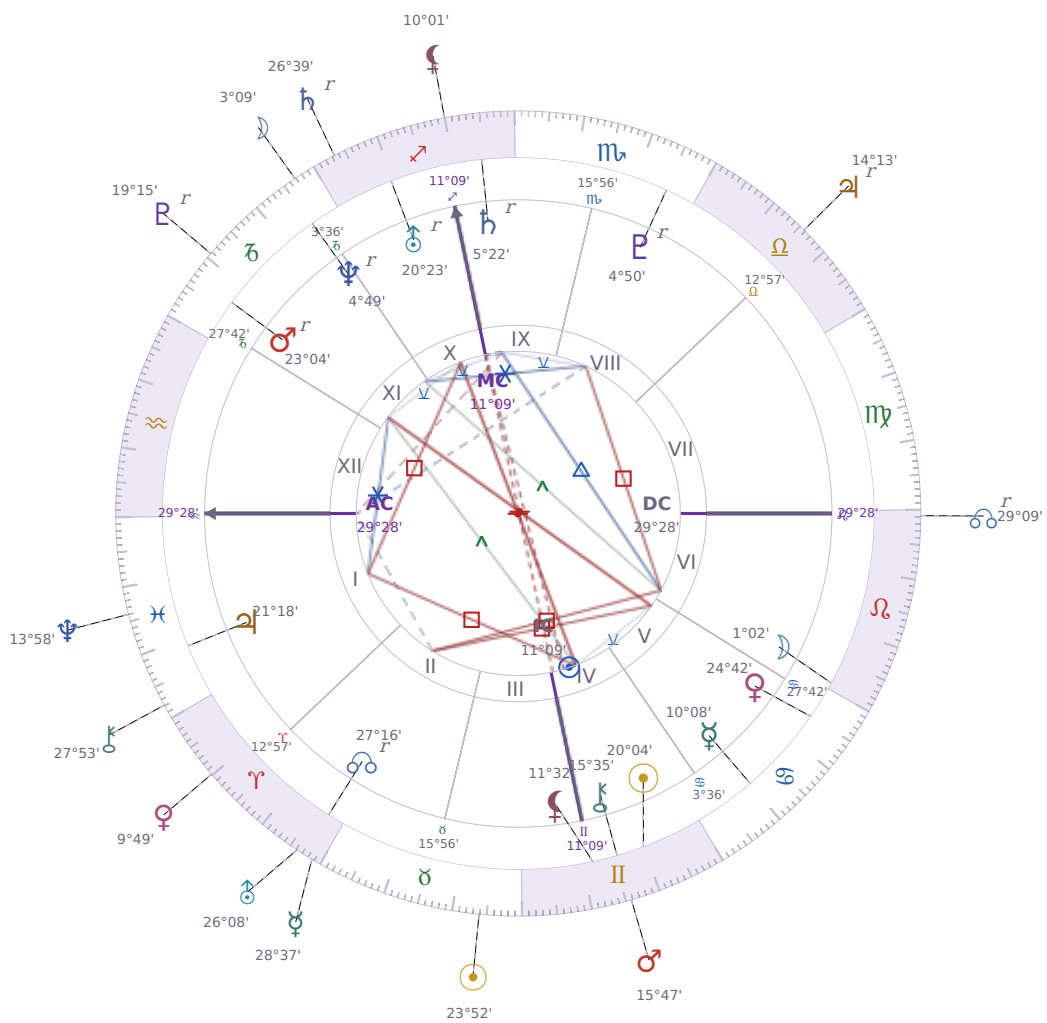

DAILY HOROSCOPE

**Shia LaBeouf**

American actor (born 1986)

♊ Gemini June 11, 1986 00:14 Los Angeles

**Sunday, 14 May 2017**

**TRANSITS FOR TODAY**

☉ Sun	in ♉ Taurus	23°52'41"
☾ Moon	in ♑ Capricorn	3°09'16"
☿ Mercury	in ♈ Aries	28°37'59"
♀ Venus	in ♈ Aries	9°49'54"
♂ Mars	in ♊ Gemini	15°47'21"
♃ Jupiter	in ♎ Libra Rx	14°13'28"
♄ Saturn	in ♏ Sagittarius Rx	26°39'49"

♅ Uranus	in ♈ Aries	26°08'35"
♆ Neptune	in ♋ Pisces	13°58'17"
♇ Pluto	in ♐ Capricorn <b>Rx</b>	19°15'36"
♁ Chiron	in ♋ Pisces	27°53'47"
♊ NNode	in ♌ Leo <b>Rx</b>	29°09'22"
♁ Lilith	in ♏ Sagittarius	10°01'32"

## KEY TRANSIT FACTORS