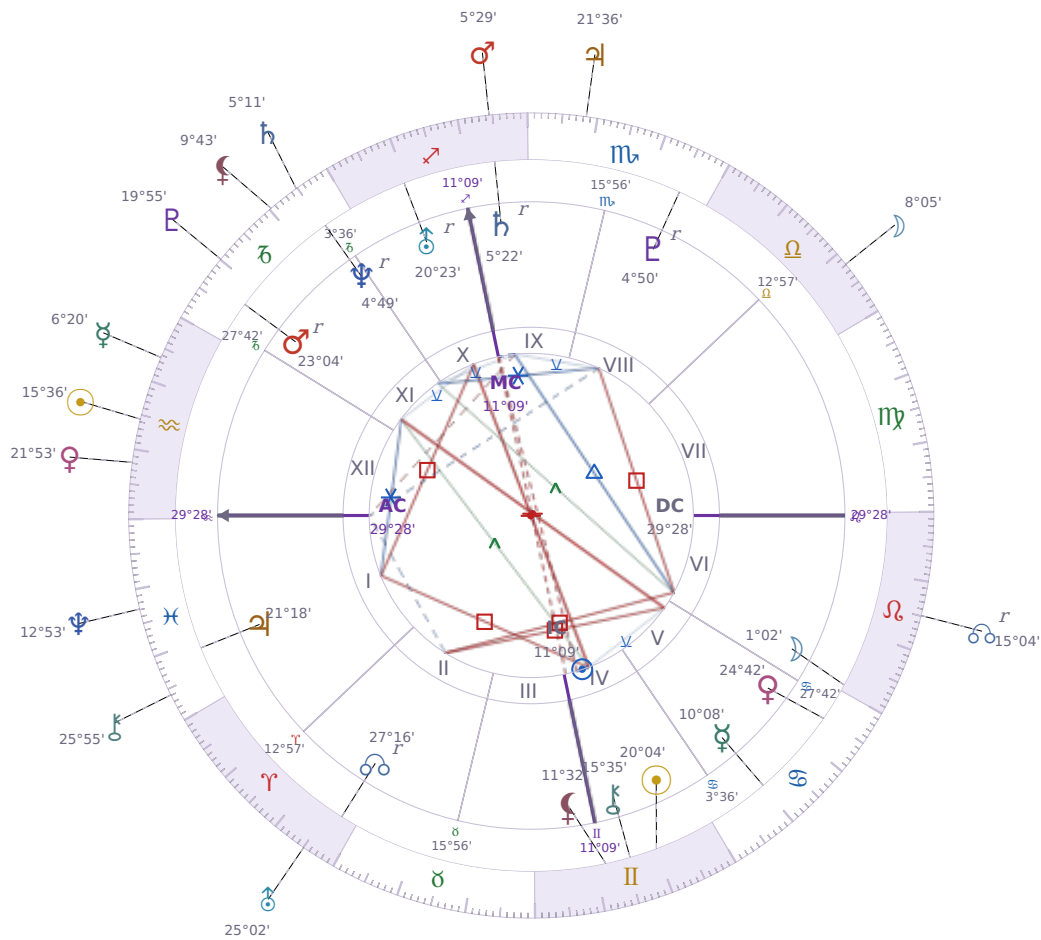

DAILY PERSONAL HOROSCOPE

Shia LaBeouf

American actor (born 1986)

♊ Gemini June 11, 1986 00:14 Los Angeles

Sunday, 4 February 2018

TRANSITS FOR TODAY

☉ Sun	in ♒ Aquarius	15°36'49"
☾ Moon	in ♎ Libra	8°05'22"
☿ Mercury	in ♒ Aquarius	6°20'42"
♀ Venus	in ♒ Aquarius	21°53'14"
♂ Mars	in ♏ Sagittarius	5°29'31"
♃ Jupiter	in ♏ Scorpio	21°36'12"
♄ Saturn	in ♏ Capricorn	5°11'05"

♅ Uranus	in ♈ Aries	25°02'00"
♆ Neptune	in ♋ Pisces	12°53'55"
♇ Pluto	in ♎ Capricorn	19°55'51"
♁ Chiron	in ♋ Pisces	25°55'34"
♁ NNode	in ♌ Leo Rx	15°04'12"
♁ Lilith	in ♎ Capricorn	9°43'30"

NATAL PLANETS

★ = natal resonance — this transit echoes your birth chart, amplifying its influence

LUNAR DAY

Moon in ♎ Libra · Day 20 / 30 · Waning Gibbous

The social atmosphere becomes more diplomatic during this transit, with more care taken to avoid unnecessary friction. Decisions slow down as multiple perspectives get weighed, and outright conflict feels harder to initiate than usual.