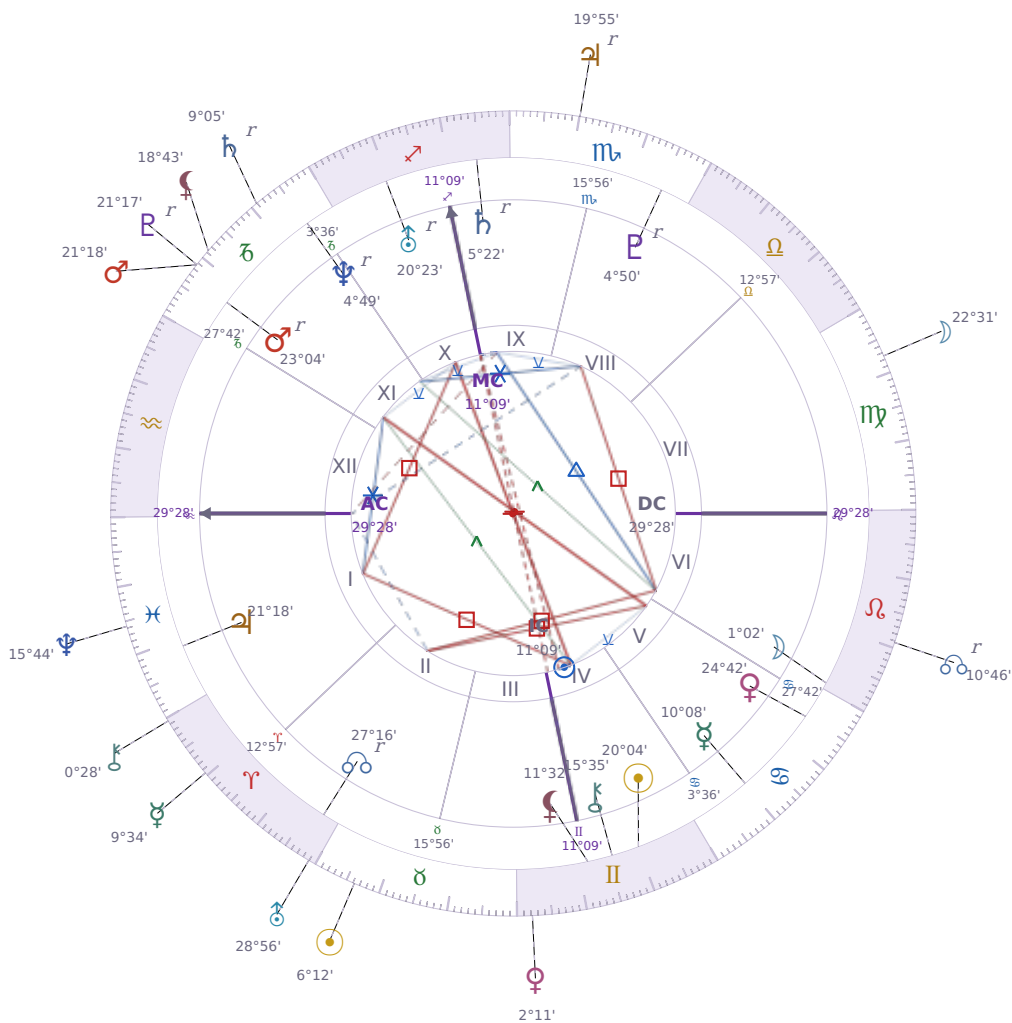

DAILY PERSONAL HOROSCOPE

Shia LaBeouf

American actor (born 1986)

♊ Gemini June 11, 1986 00:14 Los Angeles

Thursday, 26 April 2018

TRANSITS FOR TODAY

☉ Sun	in ♉ Taurus	6°12'23"
☾ Moon	in ♍ Virgo	22°31'15"
☿ Mercury	in ♈ Aries	9°34'33"
♀ Venus	in ♊ Gemini	2°11'45"
♂ Mars	in ♐ Capricorn	21°18'13"
♃ Jupiter	in ♏ Scorpio Rx	19°55'20"
♄ Saturn	in ♐ Capricorn Rx	9°05'27"