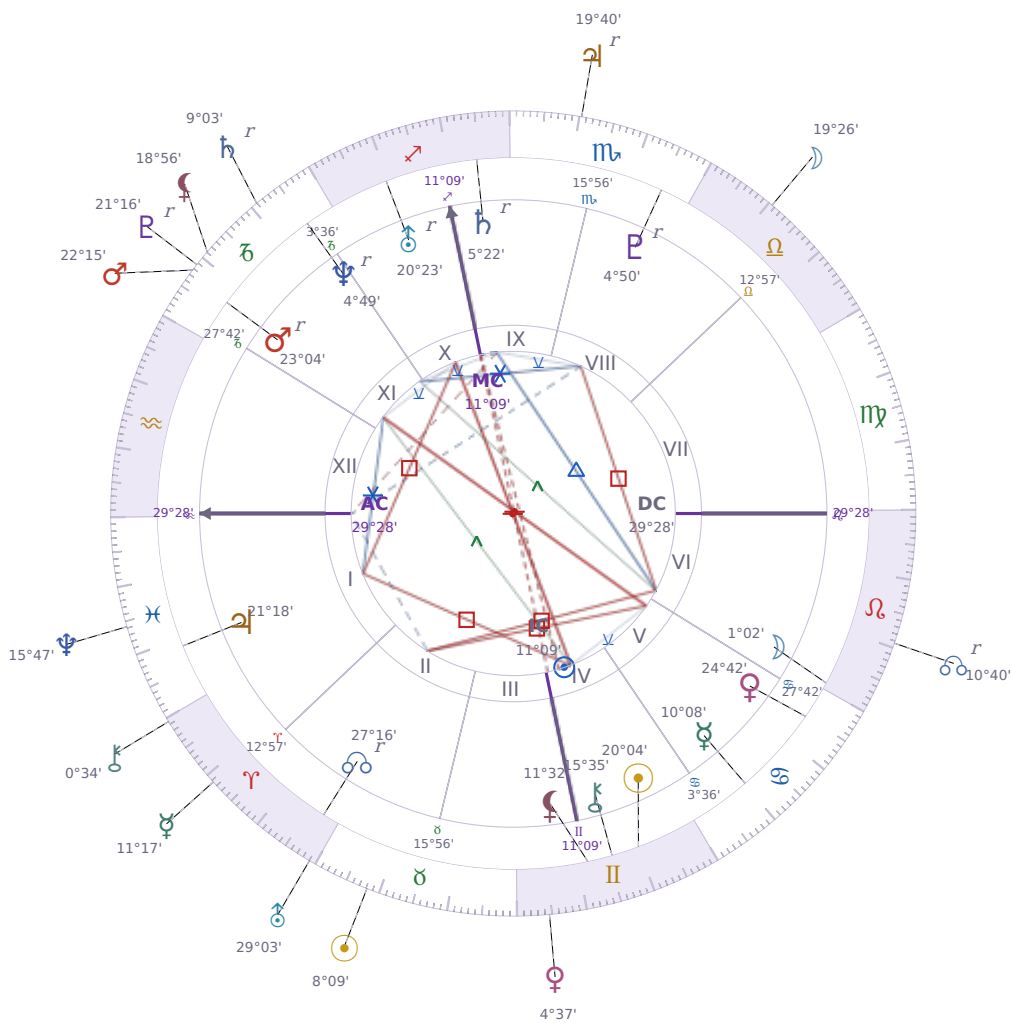

DAILY PERSONAL HOROSCOPE

Shia LaBeouf

American actor (born 1986)

♊ Gemini June 11, 1986 00:14 Los Angeles

Saturday, 28 April 2018

TRANSITS FOR TODAY

☉ Sun	in ♉ Taurus	8°09'04"
☾ Moon	in ♎ Libra	19°26'58"
☿ Mercury	in ♈ Aries	11°17'44"
♀ Venus	in ♊ Gemini	4°37'30"
♂ Mars	in ♐ Capricorn	22°15'42"
♃ Jupiter	in ♏ Scorpio Rx	19°40'46"
♄ Saturn	in ♐ Capricorn Rx	9°03'37"

♅ Uranus	in ♈ Aries	29°03'07"
♆ Neptune	in ♋ Pisces	15°47'36"
♇ Pluto	in ♄ Capricorn <b>Rx</b>	21°16'43"
♁ Chiron	in ♈ Aries	0°34'54"
♁ NNode	in ♌ Leo <b>Rx</b>	10°40'26"
♁ Lilith	in ♄ Capricorn	18°56'28"

## KEY TRANSIT FACTORS