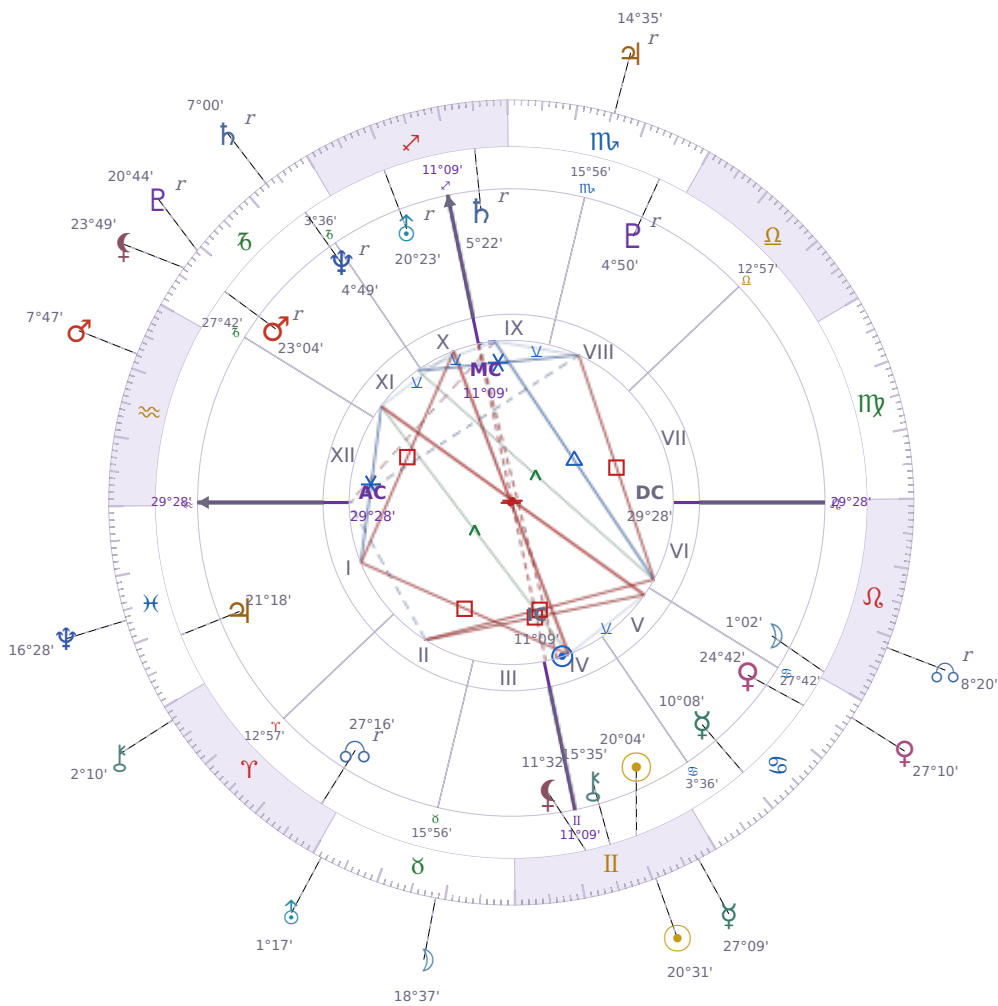

DAILY PERSONAL HOROSCOPE

Shia LaBeouf

American actor (born 1986)

♊ Gemini June 11, 1986 00:14 Los Angeles

Monday, 11 June 2018

TRANSITS FOR TODAY

☉ Sun	in ♊ Gemini	20°31'18"
☾ Moon	in ♉ Taurus	18°37'56"
☿ Mercury	in ♊ Gemini	27°09'49"
♀ Venus	in ♋ Cancer	27°10'45"
♂ Mars	in ♒ Aquarius	7°47'59"
♃ Jupiter	in ♏ Scorpio Rx	14°35'56"
♄ Saturn	in ♑ Capricorn Rx	7°00'45"

♅ Uranus	in ♉ Taurus	1°17'33"
♆ Neptune	in ♋ Pisces	16°28'37"
♇ Pluto	in ♑ Capricorn Rx	20°44'03"
♁ Chiron	in ♈ Aries	2°10'44"
♊ NNode	in ♌ Leo Rx	8°20'39"
♁ Lilith	in ♑ Capricorn	23°49'10"

NATAL PLANETS