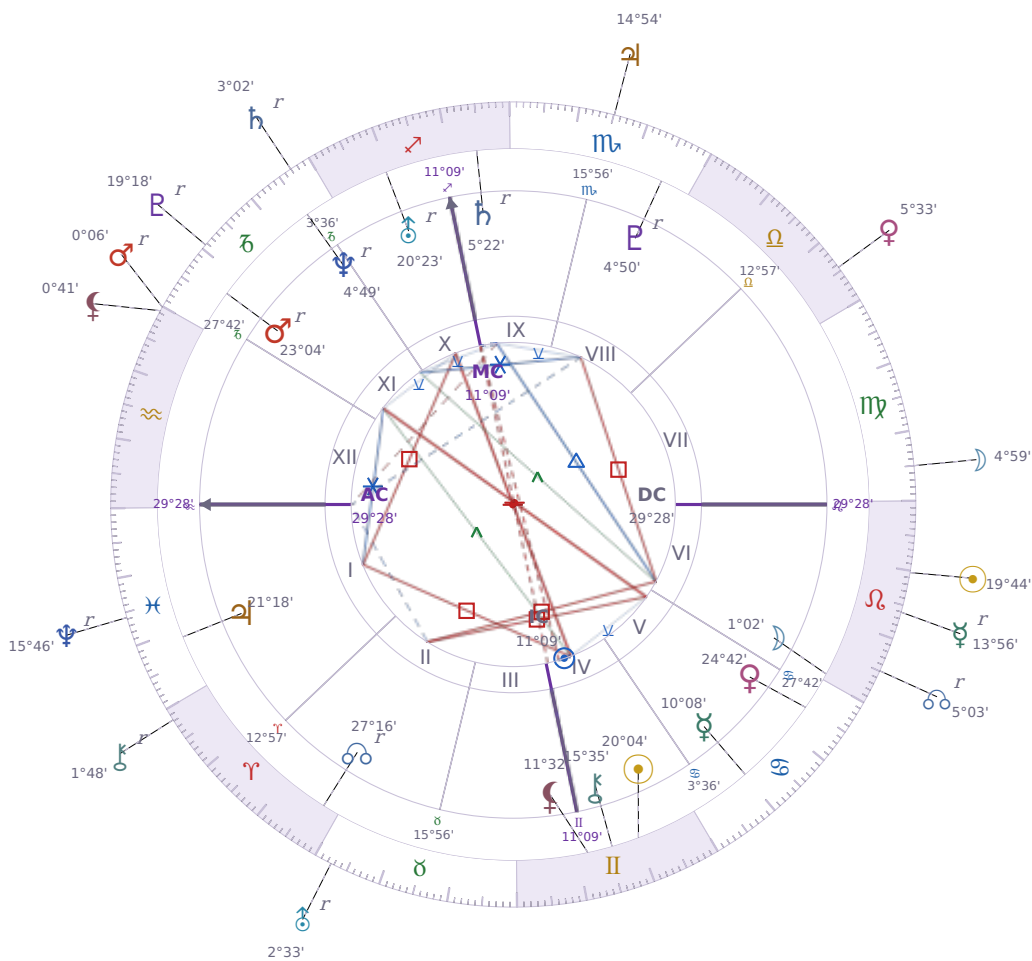

DAILY PERSONAL HOROSCOPE

Shia LaBeouf

American actor (born 1986)

II Gemini June 11, 1986 00:14 Los Angeles

Sunday, 12 August 2018

TRANSITS FOR TODAY

☉ Sun	in ♌ Leo	19°44'11"
☾ Moon	in ♍ Virgo	4°59'53"
☿ Mercury	in ♌ Leo Rx	13°57'00"
♀ Venus	in ♎ Libra	5°33'51"
♂ Mars	in ♒ Aquarius Rx	0°06'42"
♃ Jupiter	in ♏ Scorpio	14°54'41"
♄ Saturn	in ♑ Capricorn Rx	3°02'01"

♅ Uranus	in ♉ Taurus	Rx	2°33'05"
♆ Neptune	in ♋ Pisces	Rx	15°46'14"
♇ Pluto	in ♑ Capricorn	Rx	19°18'22"
♄ Chiron	in ♈ Aries	Rx	1°48'33"
♁ NNode	in ♌ Leo	Rx	5°03'41"
♁ Lilith	in ♒ Aquarius		0°41'17"

NATAL PLANETS

☉ Sun ☐ Square ♃ Jupiter ★

Right now you're likely **overestimating what you can handle** and taking on more than makes practical sense. *Sun* square *Jupiter* pushes you to act bigger and bolder than your actual circumstances support, which sets you up for overcommitment and disappointment. The friction here teaches you where your real limits are, but only after you've already stretched too far.