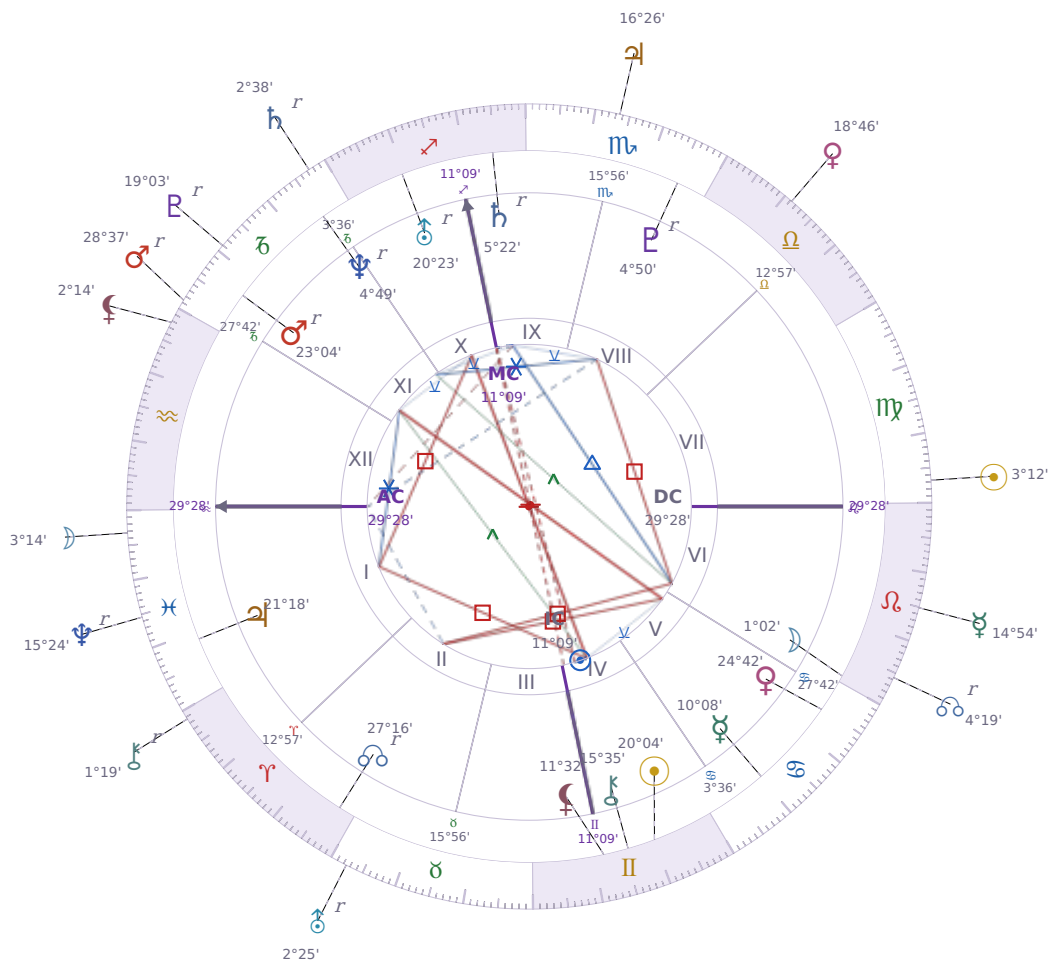

DAILY PERSONAL HOROSCOPE

Shia LaBeouf

American actor (born 1986)

♊ Gemini June 11, 1986 00:14 Los Angeles

Sunday, 26 August 2018

TRANSITS FOR TODAY

☉ Sun	in ♍ Virgo	3°12'27"
☾ Moon	in ♓ Pisces	3°14'12"
☿ Mercury	in ♌ Leo	14°54'24"
♀ Venus	in ♎ Libra	18°46'36"
♂ Mars	in ♑ Capricorn Rx	28°37'05"
♃ Jupiter	in ♏ Scorpio	16°26'40"
♄ Saturn	in ♑ Capricorn Rx	2°38'21"