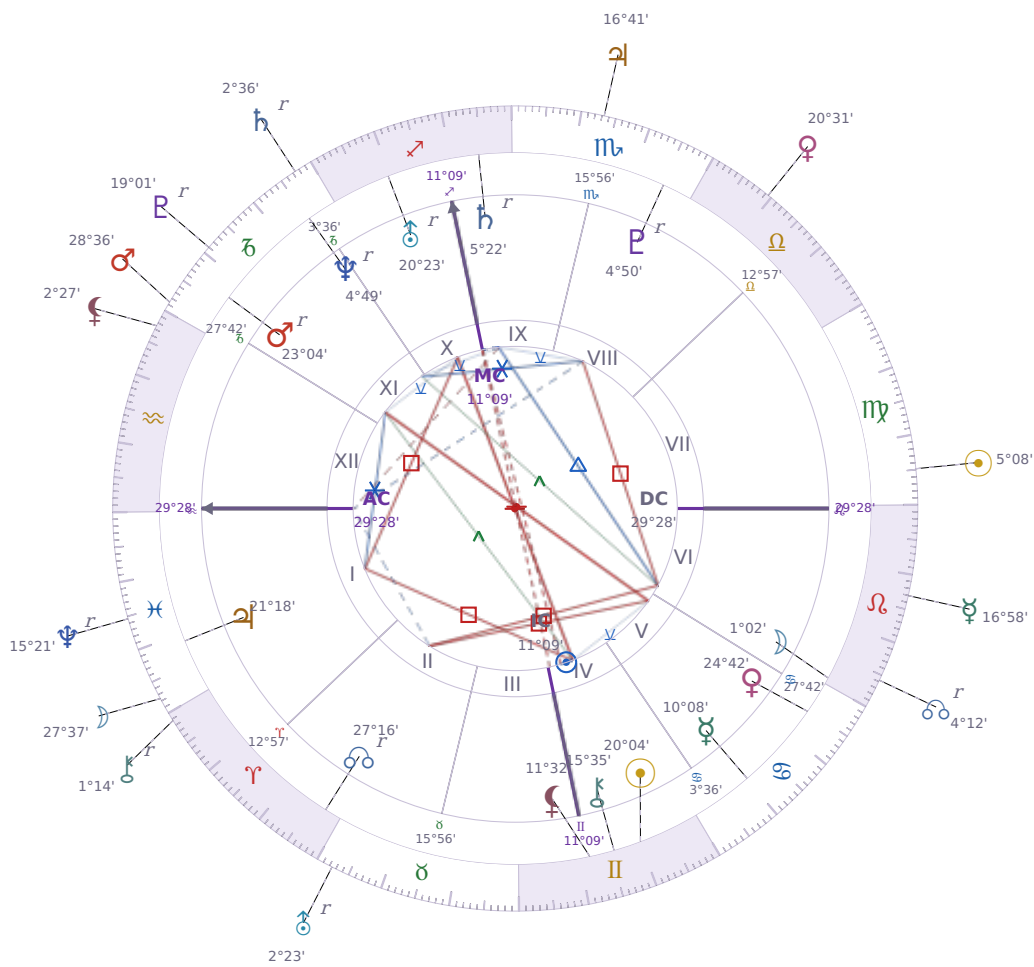

DAILY PERSONAL HOROSCOPE

Shia LaBeouf

American actor (born 1986)

♊ Gemini June 11, 1986 00:14 Los Angeles

Tuesday, 28 August 2018

TRANSITS FOR TODAY

☉ Sun	in ♎ Virgo	5°08'15"
☾ Moon	in ♓ Pisces	27°37'57"
☿ Mercury	in ♌ Leo	16°58'06"
♀ Venus	in ♎ Libra	20°31'47"
♂ Mars	in ♏ Capricorn	28°36'56"
♃ Jupiter	in ♏ Scorpio	16°41'58"
♄ Saturn	in ♏ Capricorn Rx	2°36'26"

♅ Uranus	in ♉ Taurus Rx	2°23'08"
♆ Neptune	in ♋ Pisces Rx	15°21'35"
♇ Pluto	in ♑ Capricorn Rx	19°01'16"
♁ Chiron	in ♈ Aries Rx	1°14'36"
♁ NNode	in ♌ Leo Rx	4°12'50"
♁ Lilith	in ♒ Aquarius	2°27'36"

NATAL PLANETS