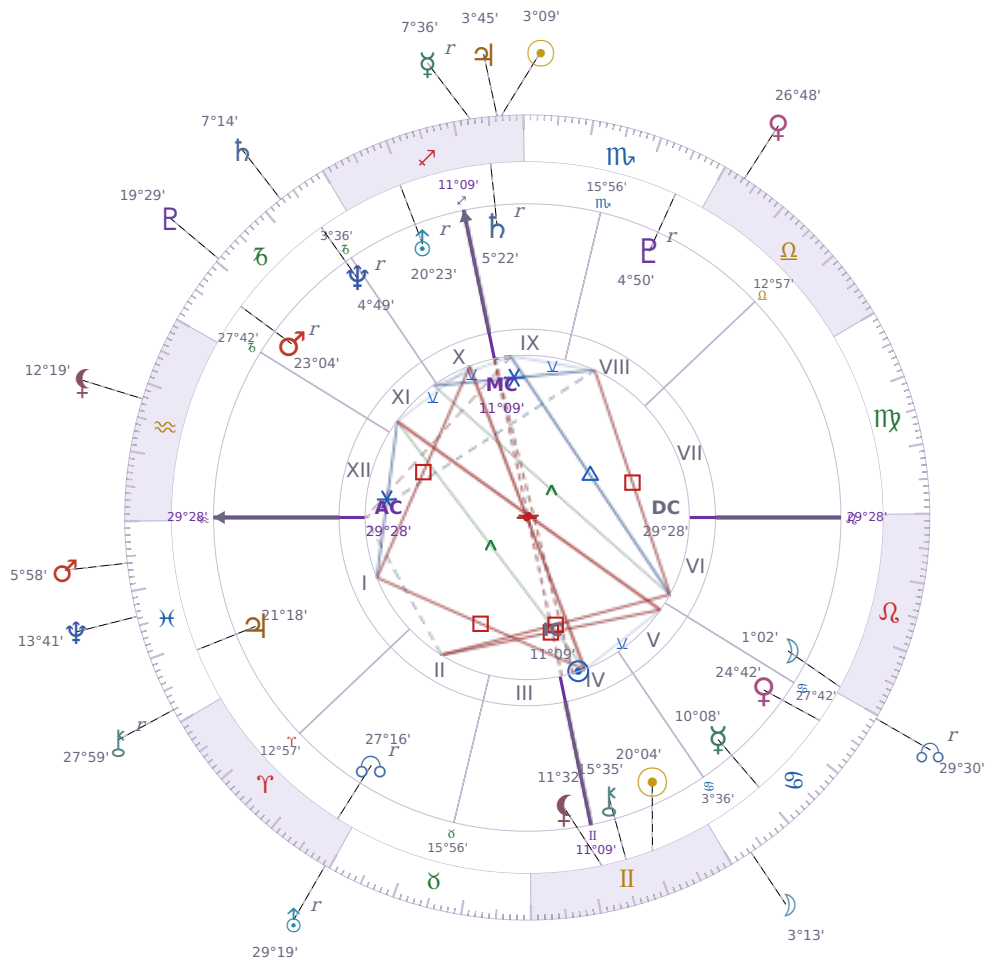

DAILY PERSONAL HOROSCOPE

Shia LaBeouf

American actor (born 1986)

♊ Gemini June 11, 1986 00:14 Los Angeles

Sunday, 25 November 2018

TRANSITS FOR TODAY

☉ Sun	in ♐ Sagittarius	3°09'24"
☾ Moon	in ♋ Cancer	3°13'33"
☿ Mercury	in ♐ Sagittarius Rx	7°36'44"
♀ Venus	in ♎ Libra	26°48'23"
♂ Mars	in ♓ Pisces	5°58'01"
♃ Jupiter	in ♐ Sagittarius	3°45'57"
♄ Saturn	in ♑ Capricorn	7°14'11"

♅ Uranus	in ♈ Aries Rx	29°19'32"
♆ Neptune	in ♋ Pisces	13°41'38"
♇ Pluto	in ♎ Capricorn	19°29'37"
♁ Chiron	in ♋ Pisces Rx	27°59'11"
♋ NNode	in ♋ Cancer Rx	29°30'01"
♁ Lilith	in ♒ Aquarius	12°19'00"

NATAL PLANETS