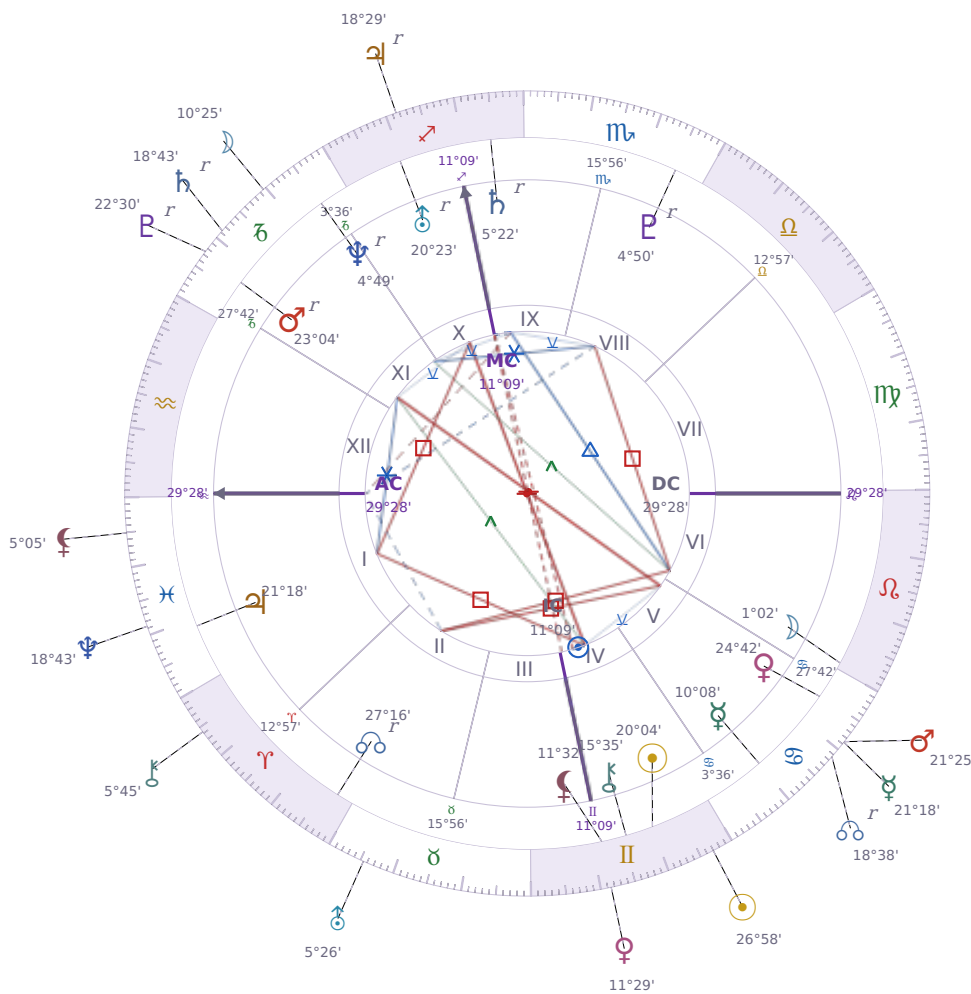

DAILY PERSONAL HOROSCOPE

Shia LaBeouf

American actor (born 1986)

♊ Gemini June 11, 1986 00:14 Los Angeles

Tuesday, 18 June 2019

TRANSITS FOR TODAY

☉ Sun	in ♊ Gemini	26°58'56"
☾ Moon	in ♑ Capricorn	10°25'28"
☿ Mercury	in ♋ Cancer	21°18'57"
♀ Venus	in ♊ Gemini	11°30'00"
♂ Mars	in ♋ Cancer	21°25'04"
♃ Jupiter	in ♏ Sagittarius Rx	18°29'02"
♄ Saturn	in ♑ Capricorn Rx	18°43'15"