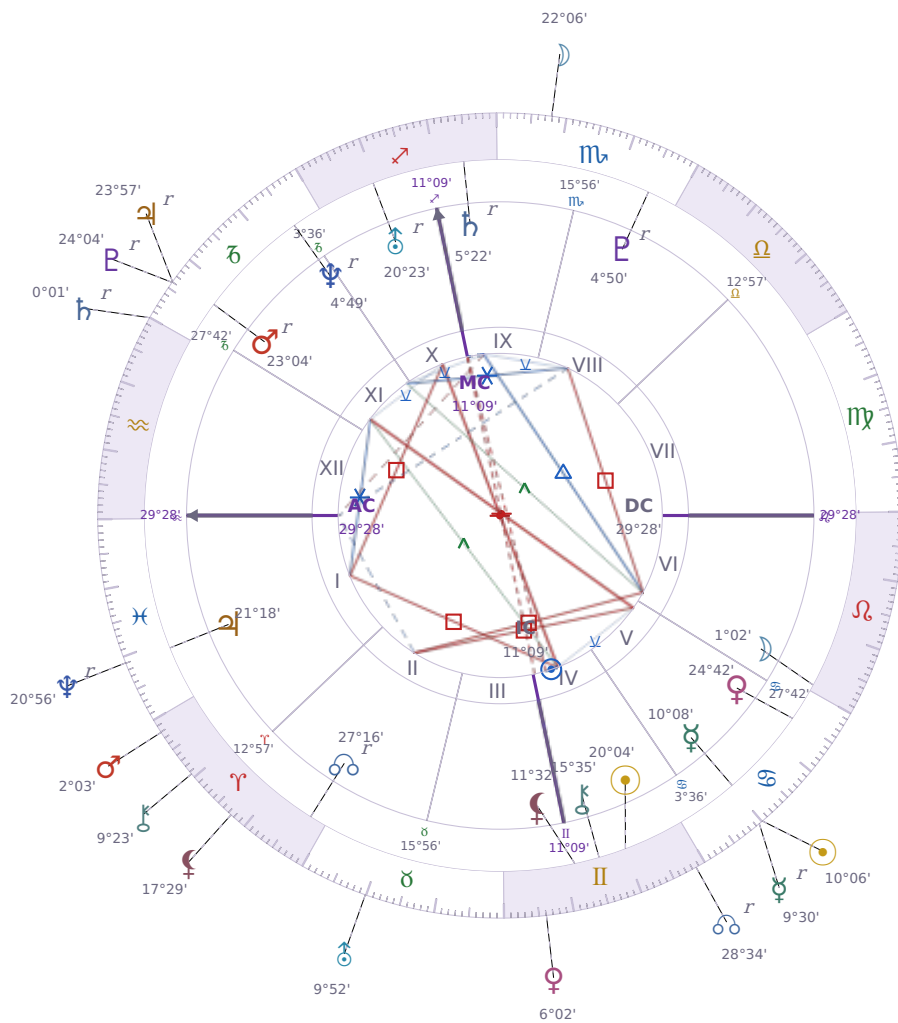

DAILY PERSONAL HOROSCOPE

Shia LaBeouf

American actor (born 1986)

II Gemini June 11, 1986 00:14 Los Angeles

Wednesday, 1 July 2020

TRANSITS FOR TODAY

☉ Sun	in ♋ Cancer	10°06'21"
☾ Moon	in ♏ Scorpio	22°06'27"
☿ Mercury	in ♋ Cancer Rx	9°30'55"
♀ Venus	in II Gemini	6°02'57"
♂ Mars	in ♈ Aries	2°03'36"
♃ Jupiter	in ♑ Capricorn Rx	23°57'28"
♄ Saturn	in ♒ Aquarius Rx	0°01'57"

♅ Uranus	in ♉ Taurus	9°52'51"
♆ Neptune	in ♋ Pisces Rx	20°56'28"
♇ Pluto	in ♑ Capricorn Rx	24°04'48"
♁ Chiron	in ♈ Aries	9°23'26"
♊ NNode	in ♊ Gemini Rx	28°34'30"
♁ Lilith	in ♈ Aries	17°29'50"

NATAL PLANETS